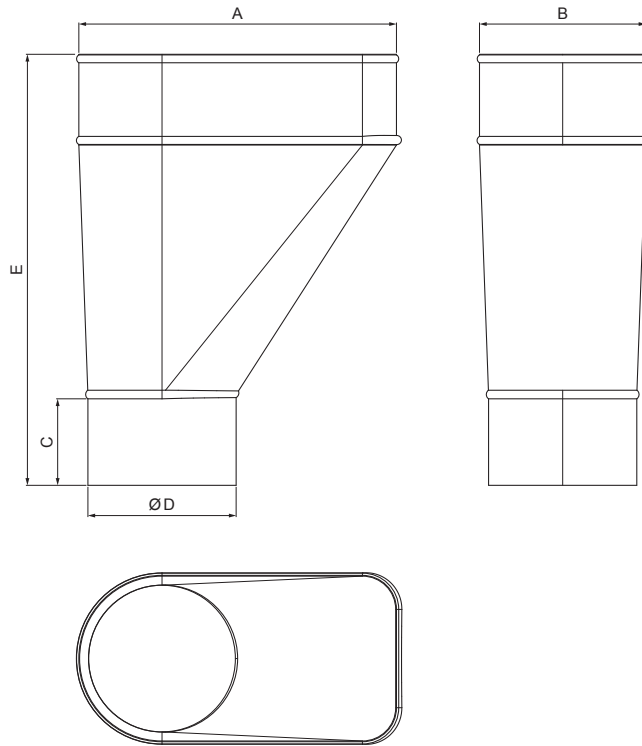

TECHNICAL SHEET

SIDE HOPPER

IT-KLZF B

P Galvanized steel – Natur

INDEX	CHANGE	DATE	SIGNATURE			
MATERIAL BRAND			W.C.	WEIGHT kg	SCALE	
SIZE, SEMI-FINISHED PRODUCTS			AUXILIARY EQUIPMENT		STN STANDARD	SORTING NUMBER
ELABORATED BY Ing. Kluska M.			TESTED BY		NOTE	
TECHNOLOGIST			TECHNOLOGIST	OLD DRAWING	DRAWING NUMBER	
NAME			Side hopper		Number of sheets	IT-KLZF B Sheet 

Created: 05.06.2026 10:52:02

Technical changes reserved

Dimensions [mm]					
Nominal size	A	B	C	ØD	E
60	130	66	55	60	210
80	170	90	55	80	245
100	210	110	55	100	245
120	250	130	55	120	270