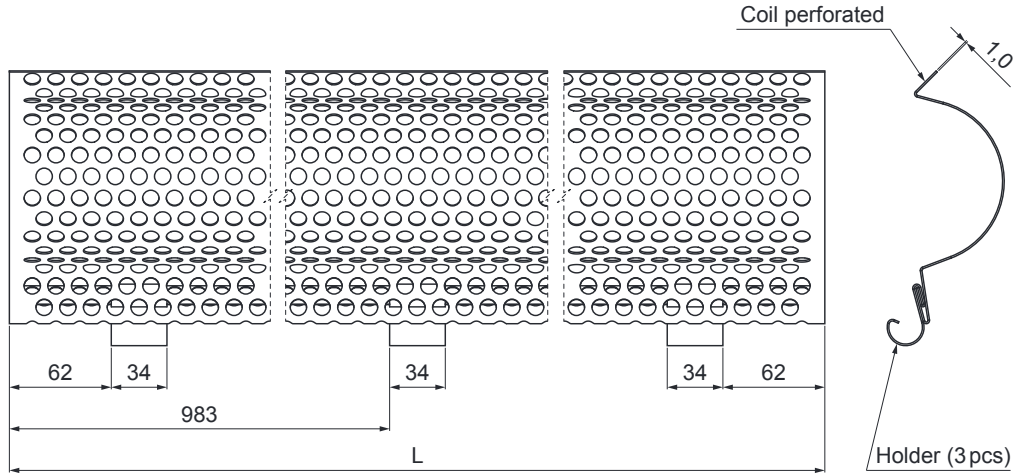

TECHNICAL SHEET

GUTTER LEAF GUARD

W.15-WZNL M

BM Aluminium pre-painted W.15 – Pure white W.15 – RAL 9010

INDEX	CHANGE	DATE	SIGNATURE			
MATERIAL BRAND			W.C.	WEIGHT kg	SCALE	
SIZE, SEMI-FINISHED PRODUCTS					STN STANDARD	SORTING NUMBER
AUXILIARY EQUIPMENT					NOTE	POSITION NUMBER
ELABORATED BY Ing. Kluska M.					OLD DRAWING	DRAWING NUMBER
TESTED BY						
TECHNOLOGIST			TECHNOLOGIST			
NAME			Gutter leaf guard		Number of sheets	W.15-WZNL M Sheet 

Created: 20.04.2026 22:03:35

Technical changes reserved

Dimensions [mm]	
Nominal size	L
333	2000