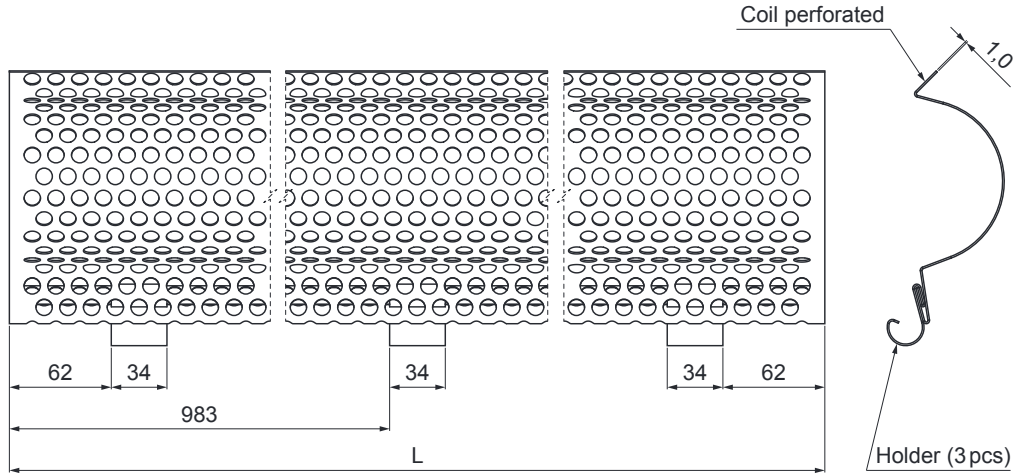

TECHNICAL SHEET

GUTTER LEAF GUARD

W.15-WZNLM

MHM Aluminium pre-painted W.15 – Copper brown W.15 – RAL 8004

INDEX	CHANGE	DATE	SIGNATURE	KJG QUALITY®	Scan code for 3D model	
MATERIAL BRAND			W.C.	WEIGHT kg	SCALE	
SIZE, SEMI-FINISHED PRODUCTS			AUXILIARY EQUIPMENT		STN STANDARD	SORTING NUMBER
ELABORATED BY Ing. Kluska M.			TESTED BY		NOTE	POSITION NUMBER
TECHNOLOGIST		TECHNOLOGIST	OLD DRAWING		DRAWING NUMBER	
NAME			Gutter leaf guard		Number of sheets	W.15-WZNLM Sheet

Created: 20.04.2026 16:33:13

Technical changes reserved

Dimensions [mm]	
Nominal size	L
333	2000