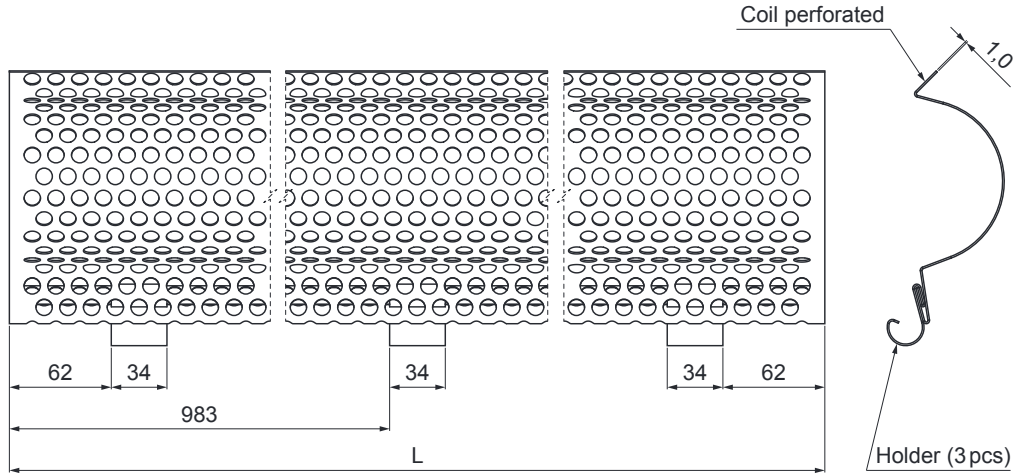

TECHNICAL SHEET

# GUTTER LEAF GUARD

# W.15-WZNLM

**MHM** Aluminium pre-painted W.15 – Copper brown W.15 – RAL 8004

INDEX	CHANGE	DATE	SIGNATURE	<b>KJG</b> QUALITY®	Scan code for 3D model	
MATERIAL BRAND			W.C.	WEIGHT kg	SCALE	
SIZE, SEMI-FINISHED PRODUCTS			AUXILIARY EQUIPMENT		STN STANDARD	SORTING NUMBER
ELABORATED BY Ing. Kluska M.			TESTED BY		NOTE	POSITION NUMBER
TECHNOLOGIST		TECHNOLOGIST	OLD DRAWING		DRAWING NUMBER	
NAME			Gutter leaf guard		Number of sheets	W.15-WZNLM Sheet

Created: 20.04.2026 16:33:13

Technical changes reserved

Dimensions [mm]	
Nominal size	L
333	2000