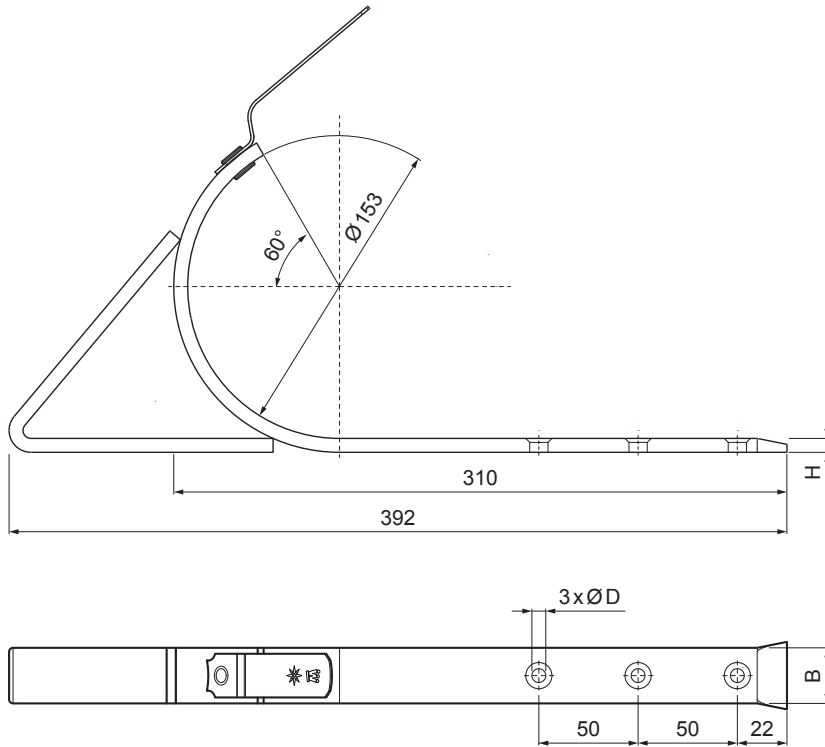

TECHNICAL SHEET

ON-ROOF GUTTER HOOK WITH SUPPORT

W.15-WHSG

TMM Aluminium pre-painted W.15 – Testa di Moro W.15 – RAL 8028

INDEX	CHANGE	DATE	SIGNATURE	KJG QUALITY®	Scan code for 3D model	
MATERIAL BRAND			W.C.	WEIGHT kg	SCALE	
SIZE, SEMI-FINISHED PRODUCTS				STN STANDARD	SORTING NUMBER	
AUXILIARY EQUIPMENT				NOTE	POSITION NUMBER	
ELABORATED BY Ing. Kluska M.				OLD DRAWING	DRAWING NUMBER	
TESTED BY			TECHNOLOGIST	NAME		
				On-roof gutter hook with support		
				Number of sheets	W.15-WHSG Sheet	

Created: 06.06.2026 14:43:22

Technical changes reserved

Dimensions [mm]		
Nominal size	B x H	Ø D
4	28 x 7	7