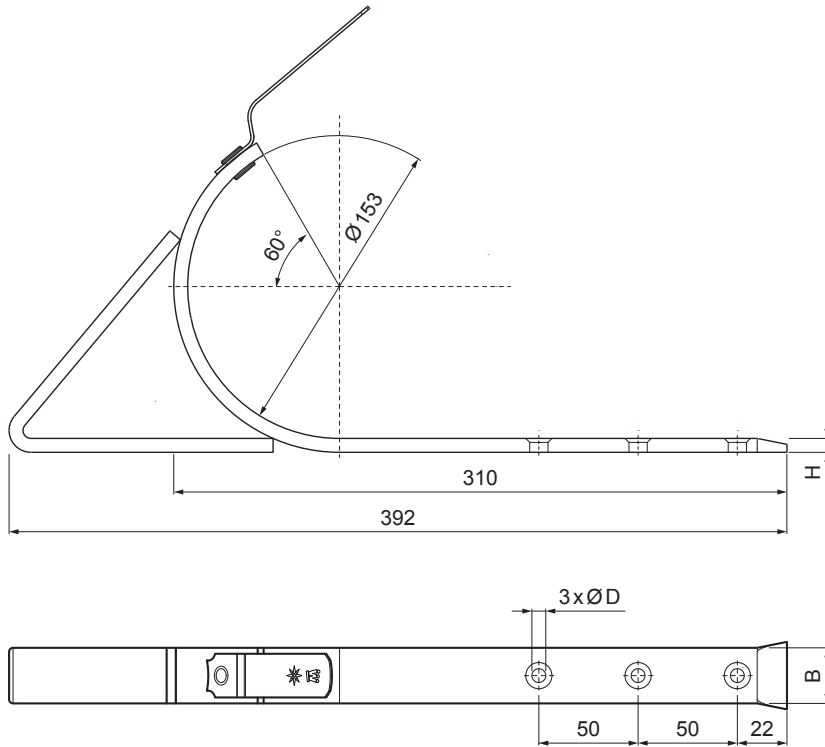

TECHNICAL SHEET

ON-ROOF GUTTER HOOK WITH SUPPORT

W.15-WHSG

TMM Aluminium pre-painted W.15 – Testa di Moro W.15 – RAL 8028

INDEX	CHANGE	DATE	SIGNATURE	KJG QUALITY®	Scan code for 3D model	
MATERIAL BRAND			W.C.	WEIGHT kg	SCALE	
SIZE, SEMI-FINISHED PRODUCTS						
AUXILIARY EQUIPMENT				STN STANDARD	SORTING NUMBER	
ELABORATED BY Ing. Kluska M.				NOTE	POSITION NUMBER	
TESTED BY						
TECHNOLOGIST		TECHNOLOGIST		OLD DRAWING	DRAWING NUMBER	
NAME			On-roof gutter hook with support		Number of sheets	W.15-WHSG Sheet

Created: 21.04.2026 20:27:52

Technical changes reserved

Dimensions [mm]		
Nominal size	B x H	Ø D
4	28 x 7	7