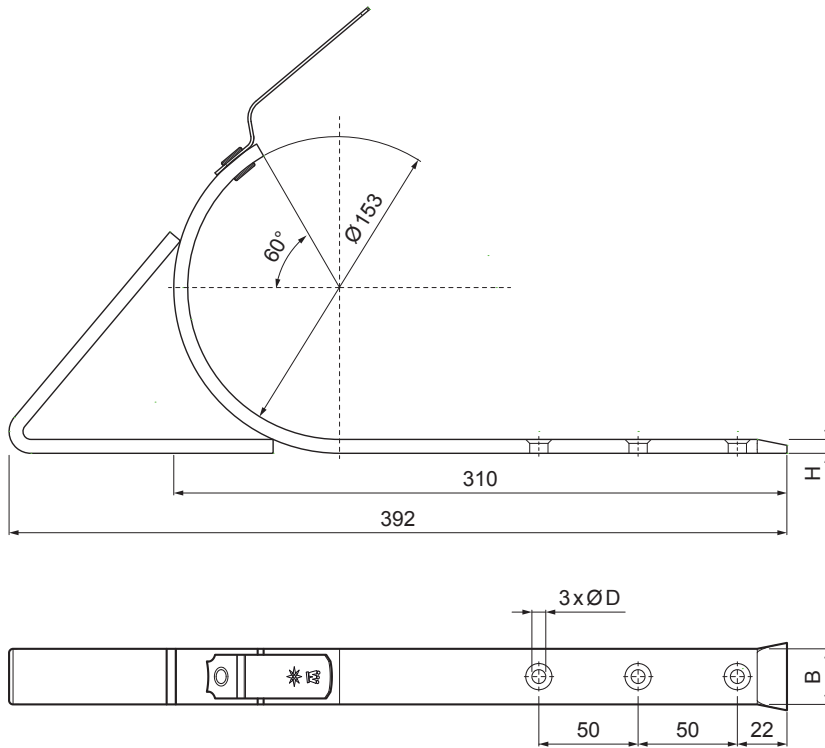

TECHNICAL SHEET

ON-ROOF GUTTER HOOK WITH SUPPORT

W.15-WHSG

SSM Aluminium pre-painted W.15 – Mouse grey W.15 – RAL 7005

INDEX	CHANGE	DATE	SIGNATURE	KJG QUALITY®	Scan code for 3D model
MATERIAL BRAND			W.C.	WEIGHT kg	SCALE
SIZE, SEMI-FINISHED PRODUCTS					
AUXILIARY EQUIPMENT				STN STANDARD	SORTING NUMBER
ELABORATED BY Ing. Kluska M.				NOTE	POSITION NUMBER
TESTED BY					
TECHNOLOGIST		TECHNOLOGIST		OLD DRAWING	DRAWING NUMBER
NAME			On-roof gutter hook with support		
			Number of sheets	W.15-WHSG	Sheet

Created: 07.06.2026 08:42:29

Technical changes reserved

Dimensions [mm]		
Nominal size	B x H	Ø D
4	28 x 7	7