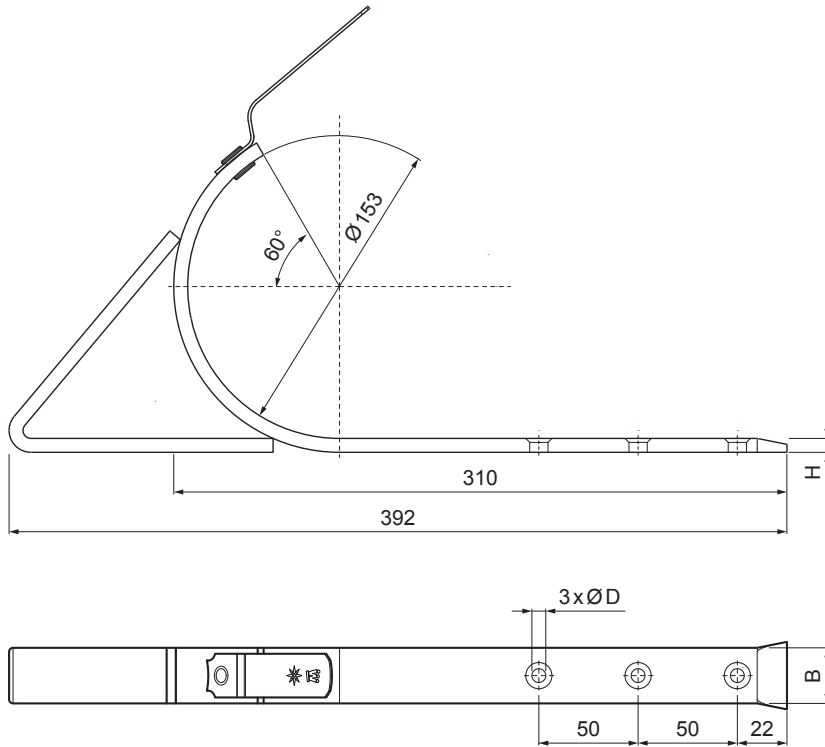

TECHNICAL SHEET

# W.15-WHSG

**ICM** Aluminium pre-painted W.15 – Intense black W.15 – RAL 9005

INDEX	CHANGE	DATE	SIGNATURE	<b>KJG</b> QUALITY®	Scan code for 3D model	
MATERIAL BRAND			W.C.	WEIGHT kg	SCALE	
SIZE, SEMI-FINISHED PRODUCTS						
AUXILIARY EQUIPMENT				STN STANDARD	SORTING NUMBER	
ELABORATED BY Ing. Kluska M.				NOTE	POSITION NUMBER	
TESTED BY						
TECHNOLOGIST		TECHNOLOGIST		OLD DRAWING	DRAWING NUMBER	
NAME			On-roof gutter hook with support		Number of sheets	W.15-WHSG Sheet

Created: 06.06.2026 18:18:00

Technical changes reserved

Dimensions [mm]		
Nominal size	B x H	Ø D
4	28 x 7	7