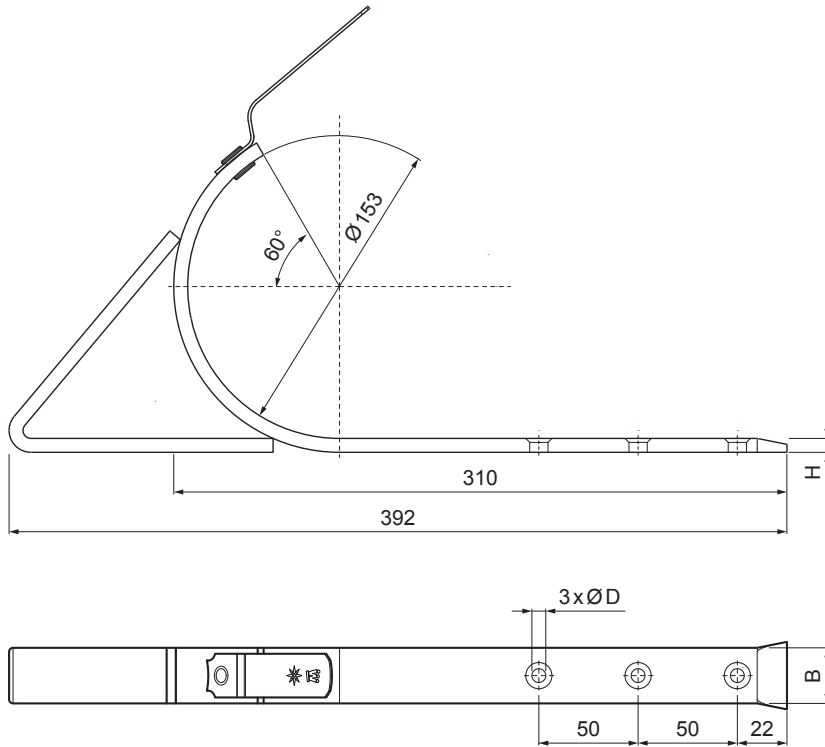

TECHNICAL SHEET

ON-ROOF GUTTER HOOK WITH SUPPORT

W.15-WHSG

BHM Aluminium pre-painted W.15 – White aluminum W.15 – RAL 9006

INDEX	CHANGE	DATE	SIGNATURE	KJG QUALITY®	Scan code for 3D model
MATERIAL BRAND			W.C.	WEIGHT kg	SCALE
SIZE, SEMI-FINISHED PRODUCTS					
AUXILIARY EQUIPMENT				STN STANDARD	SORTING NUMBER
ELABORATED BY Ing. Kluska M.				NOTE	POSITION NUMBER
TESTED BY					
TECHNOLOGIST		TECHNOLOGIST		OLD DRAWING	DRAWING NUMBER
NAME			On-roof gutter hook with support		
			Number of sheets	W.15-WHSG	Sheet

Created: 20.04.2026 10:44:02

Technical changes reserved

Dimensions [mm]		
Nominal size	B x H	Ø D
4	28 x 7	7