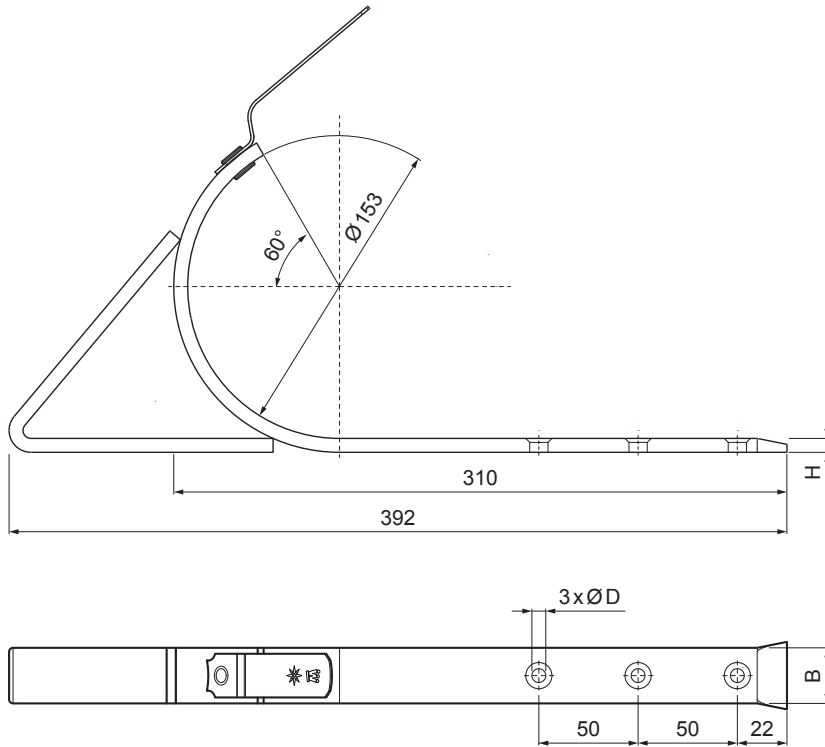

TECHNICAL SHEET

# W.15-WHSG

**BM** Aluminium pre-painted W.15 – Pure white W.15 – RAL 9010

INDEX	CHANGE	DATE	SIGNATURE	<b>KJG</b> QUALITY®	Scan code for 3D model	
MATERIAL BRAND			W.C.	WEIGHT kg	SCALE	
SIZE, SEMI-FINISHED PRODUCTS				STN STANDARD	SORTING NUMBER	
AUXILIARY EQUIPMENT				NOTE	POSITION NUMBER	
ELABORATED BY Ing. Kluska M.				OLD DRAWING	DRAWING NUMBER	
TESTED BY			TECHNOLOGIST	NAME		
				On-roof gutter hook with support		
				Number of sheets	W.15-WHSG Sheet	

Created: 07.06.2026 08:49:35

Technical changes reserved

Dimensions [mm]		
Nominal size	B x H	Ø D
4	28 x 7	7