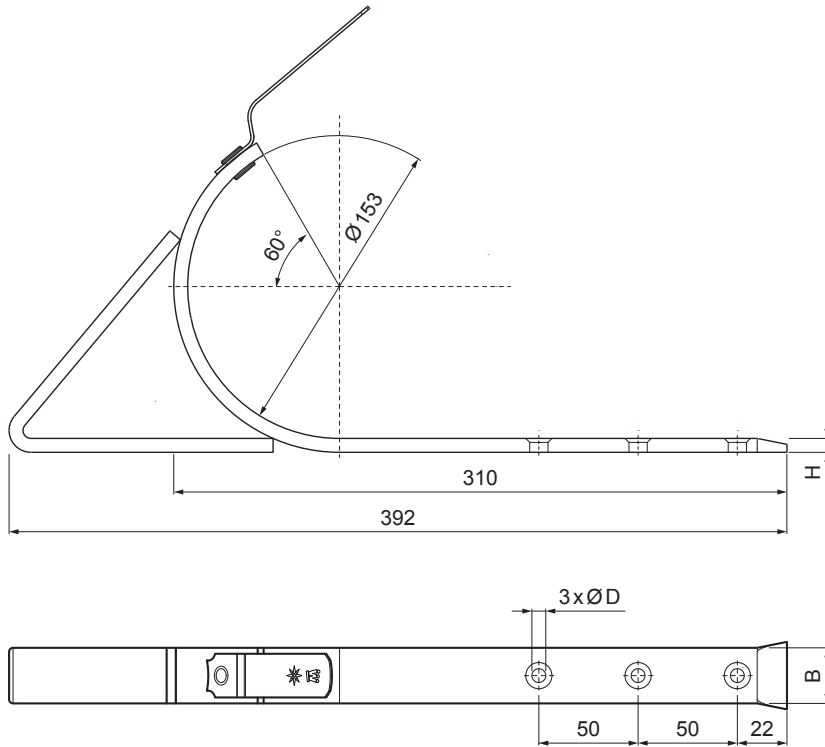

TECHNICAL SHEET

ON-ROOF GUTTER HOOK WITH SUPPORT

W.15-WHSG

ZSM Aluminium pre-painted W.15 – Zinc grey W.15 – RAL extra

INDEX	CHANGE	DATE	SIGNATURE	KJG QUALITY®	Scan code for 3D model	
MATERIAL BRAND			W.C.	WEIGHT kg	SCALE	
SIZE, SEMI-FINISHED PRODUCTS						
AUXILIARY EQUIPMENT				STN STANDARD	SORTING NUMBER	
ELABORATED BY Ing. Kluska M.				NOTE	POSITION NUMBER	
TESTED BY						
TECHNOLOGIST		TECHNOLOGIST		OLD DRAWING	DRAWING NUMBER	
NAME			On-roof gutter hook with support		Number of sheets	W.15-WHSG Sheet

Created: 05.06.2026 18:21:07

Technical changes reserved

Dimensions [mm]		
Nominal size	B x H	Ø D
4	28 x 7	7