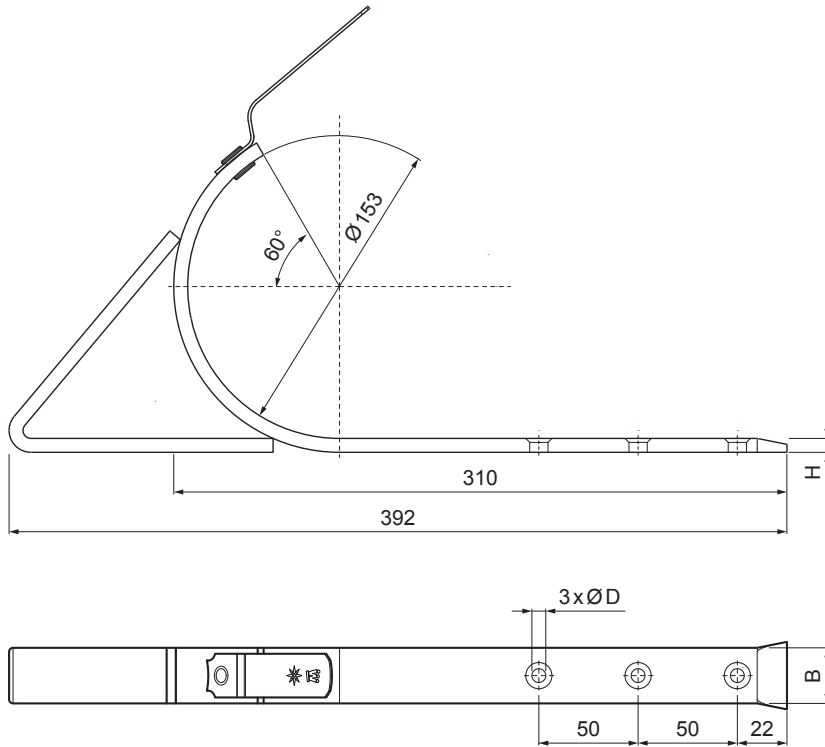

TECHNICAL SHEET

ON-ROOF GUTTER HOOK WITH SUPPORT

W.15-WHSG

Aluminium pre-painted W.15 – Copper brown W.15 – RAL 8004

INDEX	CHANGE	DATE	SIGNATURE		
MATERIAL BRAND			W.C.	WEIGHT kg	SCALE
SIZE, SEMI-FINISHED PRODUCTS					
AUXILIARY EQUIPMENT				STN STANDARD	SORTING NUMBER
ELABORATED BY Ing. Kluska M.				NOTE	POSITION NUMBER
TESTED BY					
TECHNOLOGIST		TECHNOLOGIST		OLD DRAWING	DRAWING NUMBER
NAME			On-roof gutter hook with support		
			Number of sheets	W.15-WHSG	Sheet

Created: 04.06.2026 20:07:36

Technical changes reserved

Dimensions [mm]		
Nominal size	B x H	Ø D
4	28 x 7	7