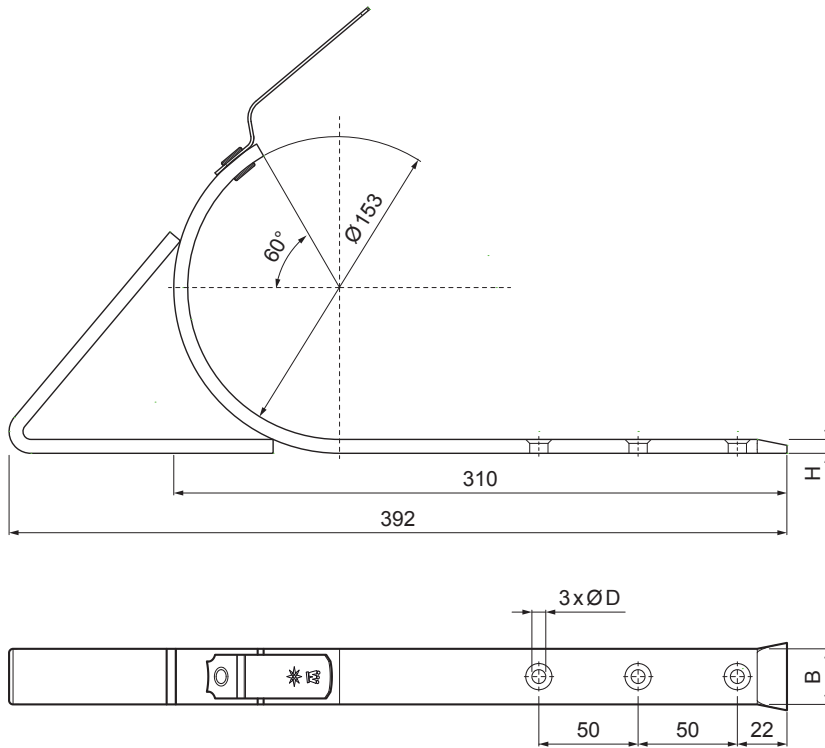

TECHNICAL SHEET

ON-ROOF GUTTER HOOK WITH SUPPORT

W.15-WHSG

BHTM Aluminium pre-painted W.15 – Grey aluminum W.15 – RAL 9007

INDEX	CHANGE	DATE	SIGNATURE	KJG QUALITY®	Scan code for 3D model
MATERIAL BRAND			W.C.	WEIGHT kg	SCALE
SIZE, SEMI-FINISHED PRODUCTS					
AUXILIARY EQUIPMENT				STN STANDARD	SORTING NUMBER
ELABORATED BY Ing. Kluska M.				NOTE	POSITION NUMBER
TESTED BY					
TECHNOLOGIST		TECHNOLOGIST		OLD DRAWING	DRAWING NUMBER
NAME			On-roof gutter hook with support		
			Number of sheets	W.15-WHSG	Sheet

Created: 07.06.2026 05:14:19

Technical changes reserved

Dimensions [mm]		
Nominal size	B x H	Ø D
4	28 x 7	7