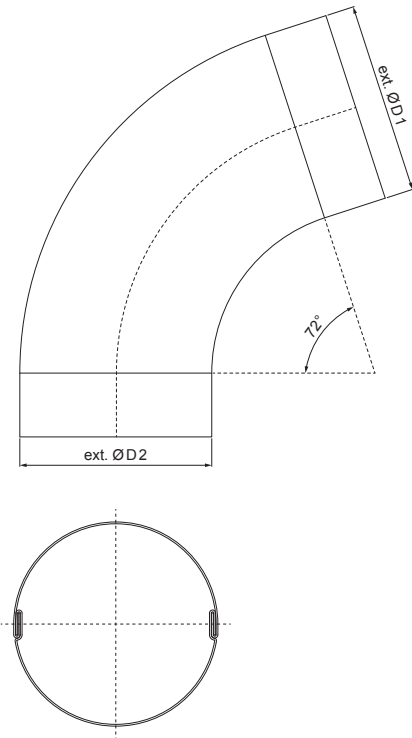

TECHNICAL SHEET

ELBOW FOLDED 72°

P-PKF2

P Galvanized steel – Natur

Dimensions [mm]		
Nominal size	Ø D 1	Ø D 2
60	60,7	58,7
80	80,4	79,0
100	100,4	99,0
120	120,3	119,0

INDEX	CHANGE	DATE	SIGNATURE		
MATERIAL BRAND			W.C.	WEIGHT kg	SCALE
SIZE, SEMI-FINISHED PRODUCTS				STN STANDARD	SORTING NUMBER
AUXILIARY EQUIPMENT				NOTE	POSITION NUMBER
ELABORATED BY Ing. Kluska M.					
TESTED BY					
TECHNOLOGIST		TECHNOLOGIST		OLD DRAWING	DRAWING NUMBER
NAME			P-PKF2		
Elbow folded 72°			Number of sheets		Sheet 