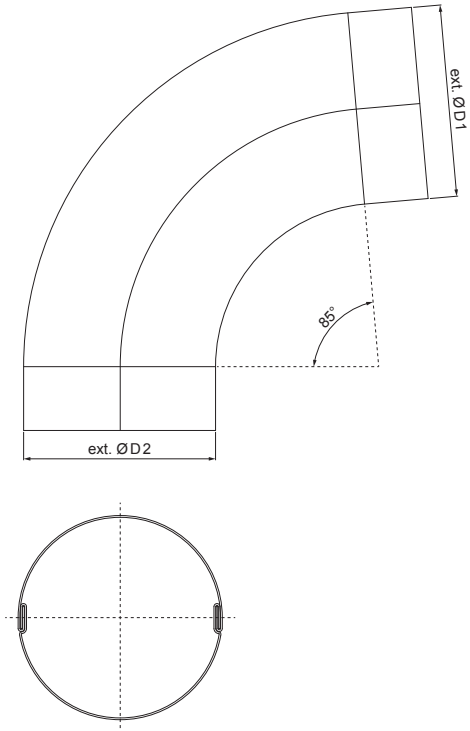

TECHNICAL SHEET

# ELBOW FOLDED 85°

# P-PKF3

**P** Galvanized steel – Natur

INDEX	CHANGE	DATE	SIGNATURE		
MATERIAL BRAND			W.C.	WEIGHT kg	SCALE
SIZE, SEMI-FINISHED PRODUCTS				STN STANDARD	SORTING NUMBER
AUXILIARY EQUIPMENT				NOTE	POSITION NUMBER
ELABORATED BY Ing. Kluska M.				OLD DRAWING	DRAWING NUMBER
TESTED BY					
TECHNOLOGIST			TECHNOLOGIST		
NAME			Elbow folded 85°		
			Number of sheets	P-PKF3	Sheet 

Created: 04.06.2026 11:26:21

Technical changes reserved

Dimensions [mm]		
Nominal size	Ø D 1	Ø D 2
80	80,4	79,0
100	100,4	99,0