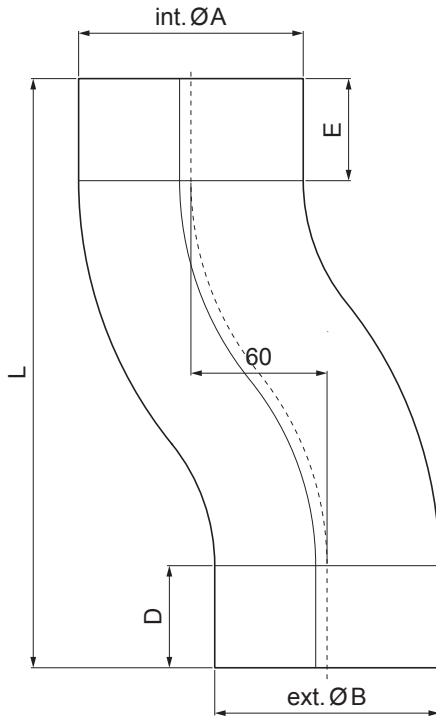

TECHNICAL SHEET

DOUBLE ELBOW

P-PKOZS

P Galvanized steel – Natur

Dimensions [mm]					
Nominal size	$\varnothing A$	$\varnothing B$	D	E	L
80	80,4	79,0	35	35	219
100	100,4	99,0	35	35	240
120	120,4	119,0	40	40	268

INDEX	CHANGE	DATE	SIGNATURE		
MATERIAL BRAND			W.C.	WEIGHT kg	SCALE
SIZE, SEMI-FINISHED PRODUCTS				STN STANDARD	SORTING NUMBER
AUXILIARY EQUIPMENT				NOTE	POSITION NUMBER
ELABORATED BY Ing. Kluska M.					
TESTED BY					
TECHNOLOGIST		TECHNOLOGIST		OLD DRAWING	DRAWING NUMBER
NAME			P-PKOZS		
Double elbow			Number of sheets		Sheet 