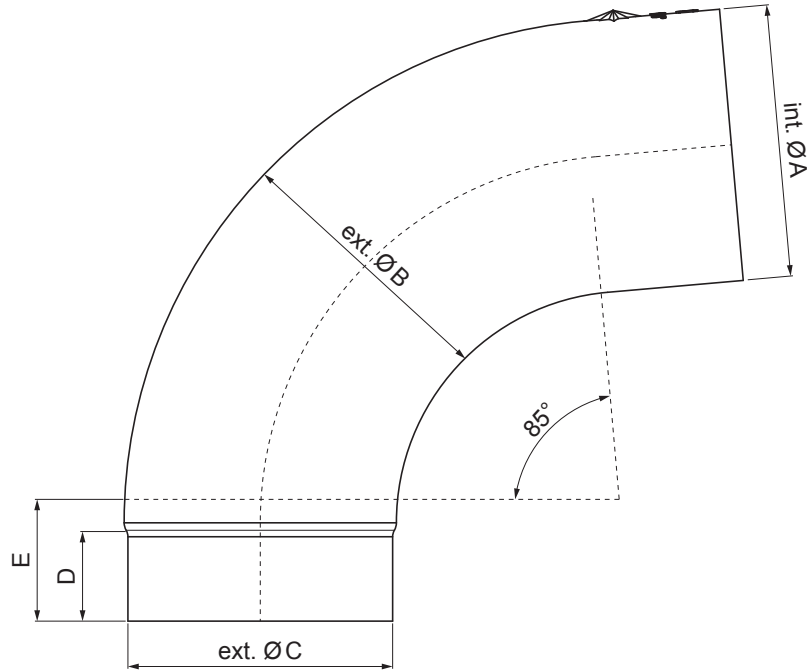

TECHNICAL SHEET

# ELBOW RADIUS 85°

# W.15-WKR

Aluminium pre-painted W.15 – Moss green W.15 – RAL 6005

Dimensions [mm]					
Nominal size	$\varnothing A$	$\varnothing B$	$\varnothing C$	D	E
80	80,4	79,0	76,9	28	40
100	100,4	99,0	96,8	35	50
120	120,3	119,0	116,7	42	60

INDEX	CHANGE	DATE	SIGNATURE		
MATERIAL BRAND			W.C.	WEIGHT kg	SCALE
SIZE, SEMI-FINISHED PRODUCTS				STN STANDARD	SORTING NUMBER
AUXILIARY EQUIPMENT				NOTE	POSITION NUMBER
ELABORATED BY Ing. Kluska M.				OLD DRAWING	DRAWING NUMBER
TESTED BY					
TECHNOLOGIST			TECHNOLOGIST		
NAME			Elbow radius 85°		
			Number of sheets	W.15-WKR	Sheet