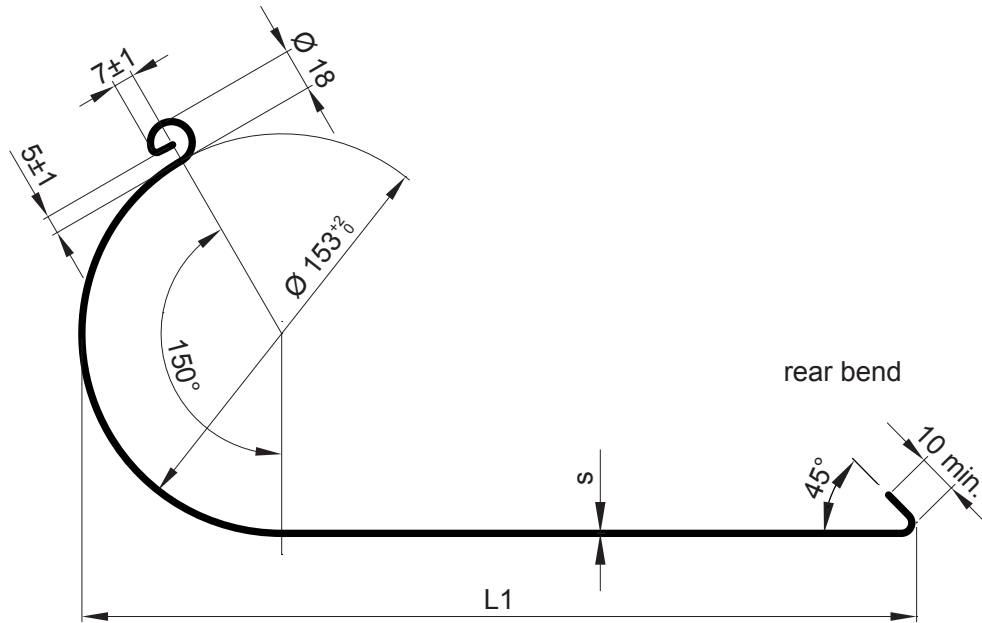

TECHNICAL SHEET

# GUTTER ON-ROOF [s=0,65]

# TZ-TZZS

**TZ** Titanium zinc – Natur

Dimensions [mm]			
Nominal size	s	* L	L1
650	0,65	480	470

\* L – length without back bend

INDEX	CHANGE	DATE	SIGNATURE			
MATERIAL BRAND			W.C.	WEIGHT kg	SCALE	
SIZE, SEMI-FINISHED PRODUCTS					STN STANDARD	SORTING NUMBER
AUXILIARY EQUIPMENT					NOTE	POSITION NUMBER
ELABORATED BY Ing. Kluska M.						
TESTED BY						
TECHNOLOGIST		TECHNOLOGIST		OLD DRAWING	DRAWING NUMBER	
NAME			Gutter on-roof [s=0,65]		Number of sheets	TZ-TZZS Sheet 