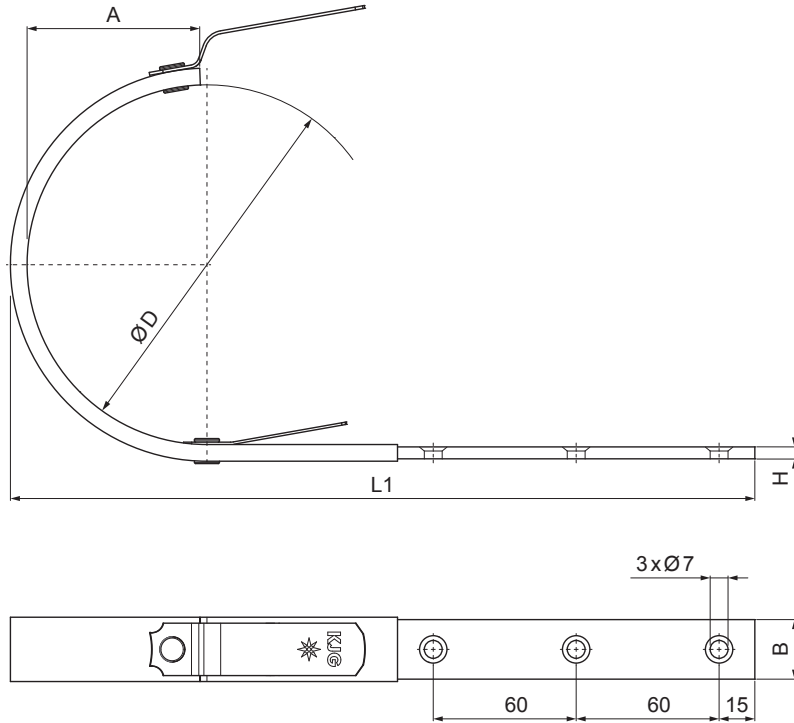

# TECHNICAL SHEET

# TZ-TZHOB

**TZ** Titanium zinc – Natur

Dimensions [mm]				
Nominal size	A	B x H	$\varnothing D$	L 1
200/380	37	25 x 6	80	290
250/430	50	25 x 6	105	310
280/480	61	25 x 6	127	345
333/550	74	25 x 6	153	385
333/610	74	25 x 6	153	445
400/650	93	25 x 6	192	440

INDEX	CHANGE	DATE	SIGNATURE	<b>KJG</b> QUALITY®	Scan code for 3D model	
MATERIAL BRAND			W.C.	WEIGHT kg	SCALE	
SIZE, SEMI-FINISHED PRODUCTS					STN STANDARD	SORTING NUMBER
AUXILIARY EQUIPMENT					NOTE	POSITION NUMBER
ELABORATED BY Ing. Kluska M.						
TESTED BY						
TECHNOLOGIST		TECHNOLOGIST			OLD DRAWING	DRAWING NUMBER
NAME			Gutter hook		Number of sheets	TZ-TZHOB Sheet