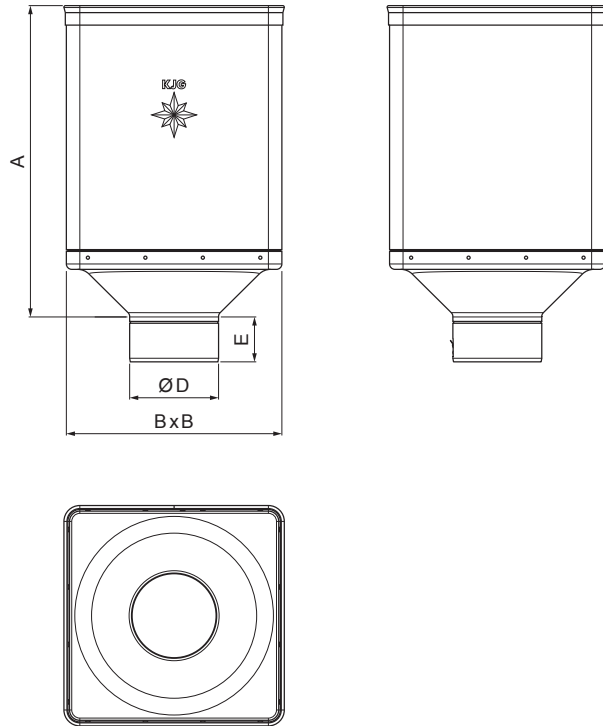

# TECHNICAL SHEET

# TZ-TZKLZ DE

**TZ** Titanium zinc – Natur

INDEX	CHANGE	DATE	SIGNATURE		
MATERIAL BRAND			W.C.	WEIGHT kg	SCALE
SIZE, SEMI-FINISHED PRODUCTS				STN STANDARD	SORTING NUMBER
AUXILIARY EQUIPMENT				NOTE	POSITION NUMBER
ELABORATED BY Ing. Kluska M.					
TESTED BY					
TECHNOLOGIST		TECHNOLOGIST		OLD DRAWING	DRAWING NUMBER
NAME			Number of sheets <b>TZ-TZKLZ DE</b> Sheet 		
Hopper DESIGN					

Created: 06.06.2026 10:51:33

Technical changes reserved

Dimensions [mm]				
Nominal size	A	B	D	E
80	340	240	79	44
100	336	240	99	50
120	333	240	119	60