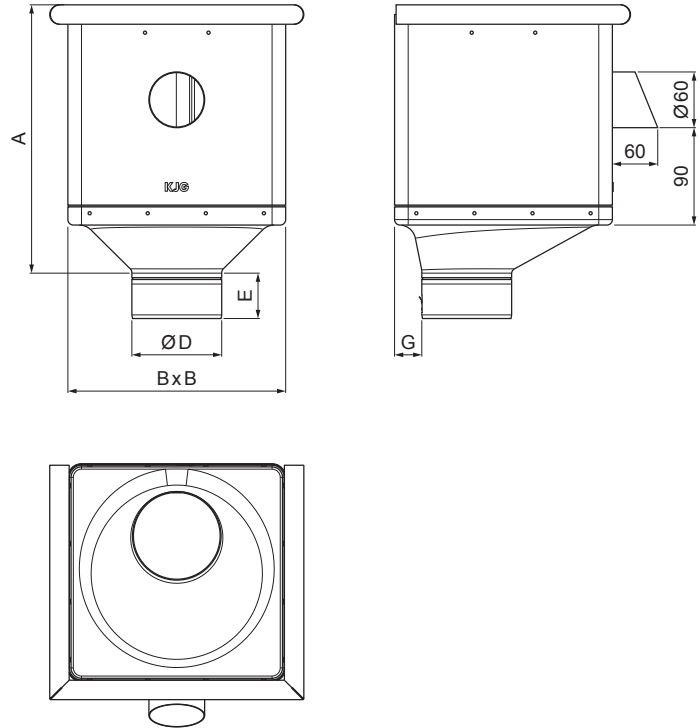

TECHNICAL SHEET

# HOPPER CUBIC ECCENTRIC WITH OVERFLOW PIPE TZ-TZKLZ KXV

**TZ** Titanium zinc – Natur

Dimensions [mm]					
Nominal size	A	B	D	E	G
80	283	240	79	44	30
100	283	240	99	50	30
120	283	240	119	60	30

INDEX	CHANGE	DATE	SIGNATURE	 	
MATERIAL BRAND			W.C.	WEIGHT kg	SCALE
SIZE, SEMI-FINISHED PRODUCTS				STN STANDARD	SORTING NUMBER
AUXILIARY EQUIPMENT				NOTE	POSITION NUMBER
ELABORATED BY Ing. Kluska M.					
TESTED BY					
TECHNOLOGIST		TECHNOLOGIST		OLD DRAWING	DRAWING NUMBER
NAME Hopper CUBIC ECCENTRIC with overflow pipe				Number of sheets	TZ-TZKLZ KXV Sheet 