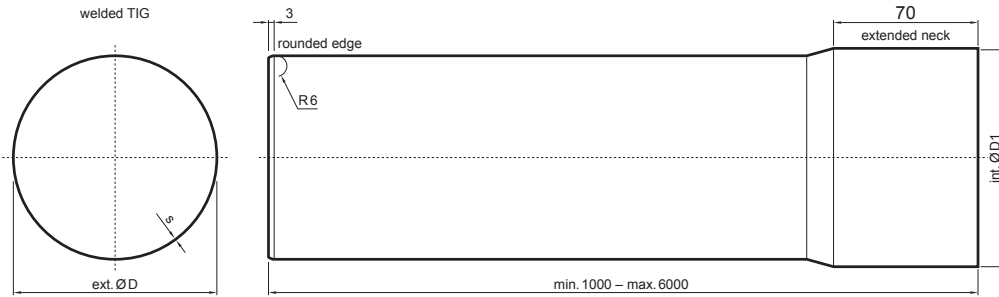

TECHNICAL SHEET

# TZ-TZZR

**TZ** Titanium zinc – Natur

Dimensions [mm]			
Nominal size	s	Ø D	Ø D1
60	0,65	60	60,5
80	0,65	80	80,5
100	0,65	100	100,5
120	0,65	120	120,5

INDEX	CHANGE	DATE	SIGNATURE		
MATERIAL BRAND			W.C.	WEIGHT kg	SCALE
SIZE, SEMI-FINISHED PRODUCTS				STN STANDARD	SORTING NUMBER
AUXILIARY EQUIPMENT				NOTE	POSITION NUMBER
ELABORATED BY Ing. Kluska M.					
TESTED BY					
TECHNOLOGIST		TECHNOLOGIST		OLD DRAWING	DRAWING NUMBER
NAME Downpipe [s=0,65]				Number of sheets	TZ-TZZR Sheet 