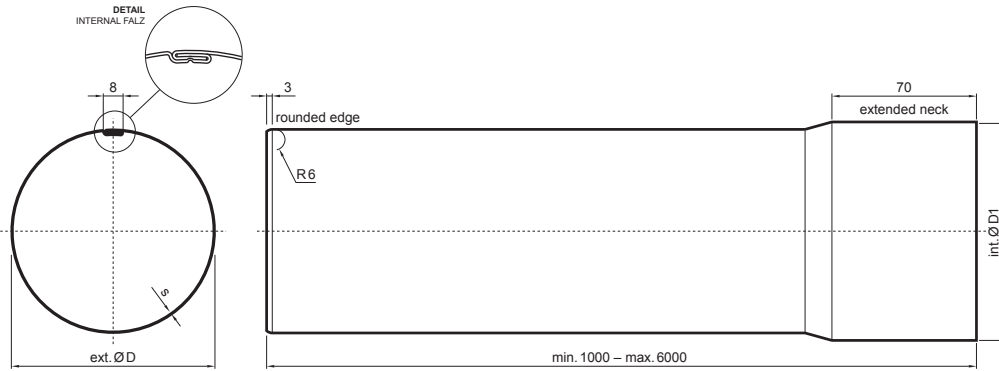

TECHNICAL SHEET

DOWNPIPE [s=0,70]

TZ-TZZR

TZ Titanium zinc – Natur

INDEX	CHANGE	DATE	SIGNATURE	KJG QUALITY®	Scan code for 3D model
MATERIAL BRAND			W.C.	WEIGHT kg	SCALE
SIZE, SEMI-FINISHED PRODUCTS				STN STANDARD	SORTING NUMBER
AUXILIARY EQUIPMENT				NOTE	POSITION NUMBER
ELABORATED BY Ing. Kluska M.				OLD DRAWING	DRAWING NUMBER
TESTED BY					
TECHNOLOGIST		TECHNOLOGIST		Number of sheets	TZ-TZZR Sheet
NAME Downpipe [s=0,70]					

Created: 05.06.2026 08:02:56

Technical changes reserved

Dimensions [mm]			
Nominal size	s	Ø D	Ø D1
150	0,70	150	150,5