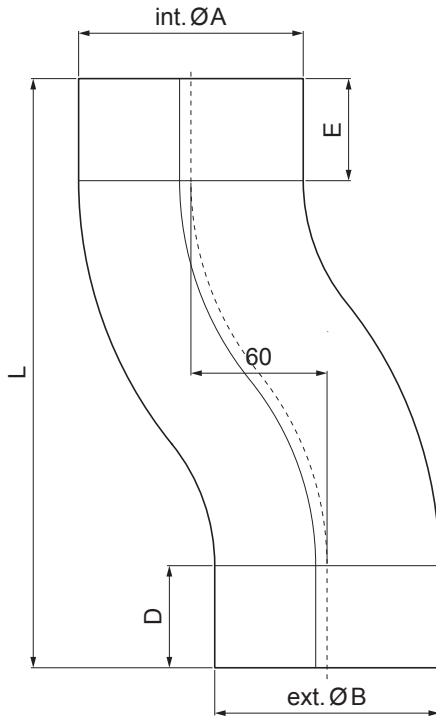

TECHNICAL SHEET

DOUBLE ELBOW

TZ-TZKO

TZ Titanium zinc – Natur

Dimensions [mm]					
Nominal size	$\varnothing A$	$\varnothing B$	D	E	L
80	80,4	79,0	35	35	219
100	100,4	99,0	35	35	240
120	120,4	119,0	40	40	268

INDEX	CHANGE	DATE	SIGNATURE	KJG QUALITY®	Scan code for 3D model
MATERIAL BRAND			W.C.	WEIGHT kg	SCALE
SIZE, SEMI-FINISHED PRODUCTS				STN STANDARD	SORTING NUMBER
AUXILIARY EQUIPMENT				NOTE	POSITION NUMBER
ELABORATED BY Ing. Kluska M.					
TESTED BY					
TECHNOLOGIST		TECHNOLOGIST		OLD DRAWING	DRAWING NUMBER
NAME			TZ-TZKO		
Double elbow			Number of sheets		Sheet