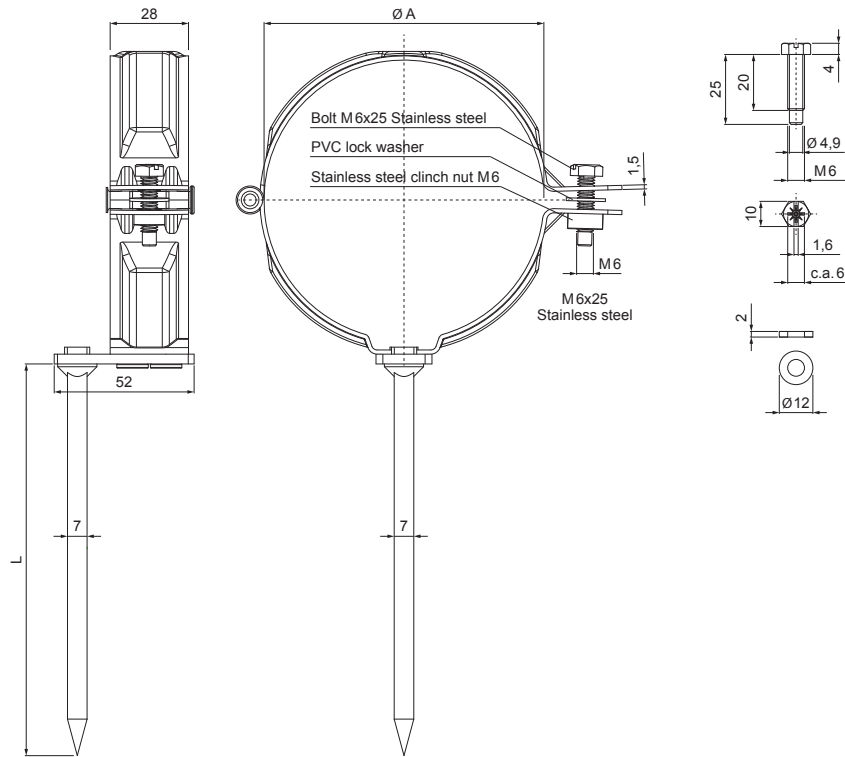

TECHNICAL SHEET

# DOWNPIPE BRACKET WITH PIN 150 MM

# TZ-TZO

**TZ** Titanium zinc – Natur

Dimensions [mm]		
Nominal size	Ø A	L
80	80	150
100	100	150
120	120	150

INDEX	CHANGE	DATE	SIGNATURE	 	
MATERIAL BRAND			W.C.	WEIGHT kg	SCALE
SIZE, SEMI-FINISHED PRODUCTS				STN STANDARD	SORTING NUMBER
AUXILIARY EQUIPMENT				NOTE	POSITION NUMBER
ELABORATED BY Ing. Kluska M.				OLD DRAWING	DRAWING NUMBER
TESTED BY					
TECHNOLOGIST			TECHNOLOGIST		
NAME			Downpipe bracket with pin 150 mm		
			Number of sheets	TZ-TZO	Sheet 