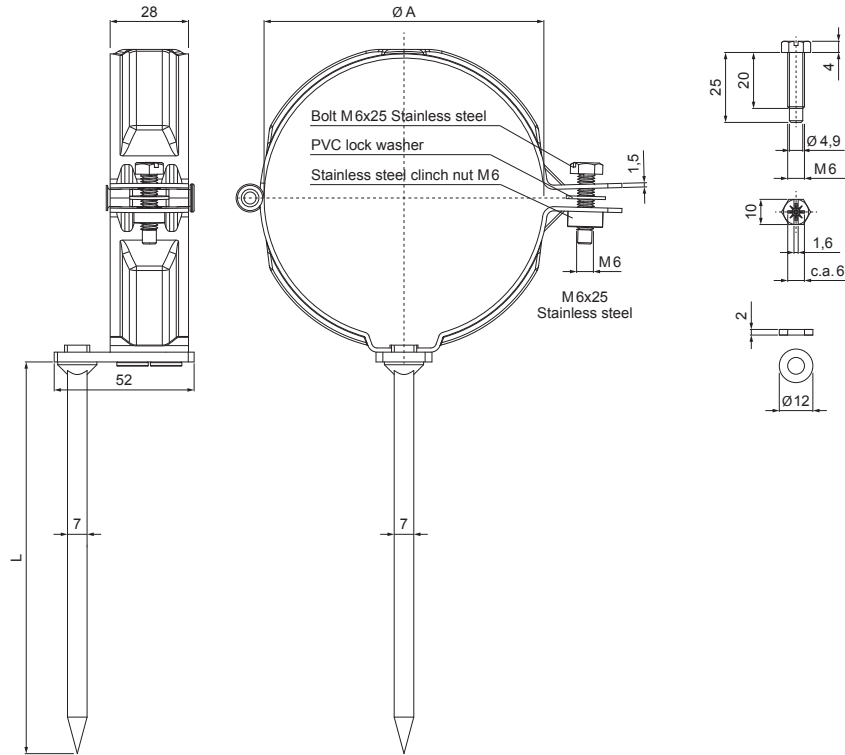

TECHNICAL SHEET

DOWNPIPE BRACKET WITH PIN 200 MM

TZ-TZOD

TZ Titanium zinc – Natur

Dimensions [mm]		
Nominal size	Ø A	L
80	80	200
100	100	200
120	120	200

INDEX	CHANGE	DATE	SIGNATURE	 	
MATERIAL BRAND			W.C.	WEIGHT kg	SCALE
SIZE, SEMI-FINISHED PRODUCTS				STN STANDARD	SORTING NUMBER
AUXILIARY EQUIPMENT				NOTE	POSITION NUMBER
ELABORATED BY Ing. Kluska M.				OLD DRAWING	DRAWING NUMBER
TESTED BY					
TECHNOLOGIST			TECHNOLOGIST		
NAME			Downpipe bracket with pin 200 mm		
			Number of sheets	TZ-TZOD Sheet	