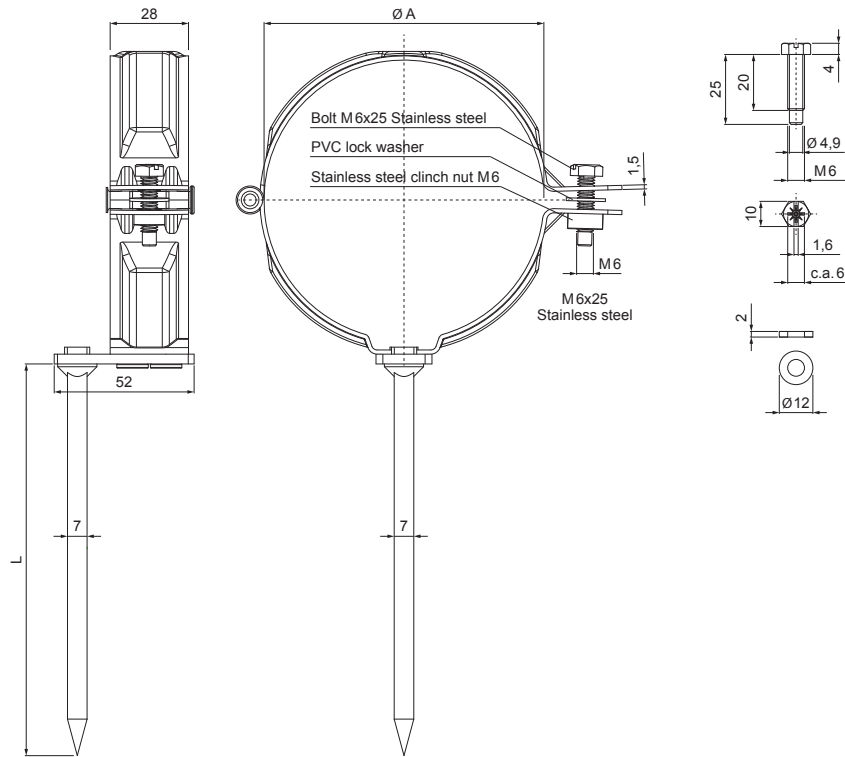

TECHNICAL SHEET

DOWNPIPE BRACKET WITH PIN 200 MM

TZ-TZOD

TZ Titanium zinc – Natur

Dimensions [mm]		
Nominal size	Ø A	L
80	80	200
100	100	200
120	120	200

INDEX	CHANGE	DATE	SIGNATURE	 	
MATERIAL BRAND			W.C.	WEIGHT kg	SCALE
SIZE, SEMI-FINISHED PRODUCTS				STN STANDARD	SORTING NUMBER
AUXILIARY EQUIPMENT				NOTE	POSITION NUMBER
ELABORATED BY Ing. Kluska M.				OLD DRAWING	DRAWING NUMBER
TESTED BY					
TECHNOLOGIST			TECHNOLOGIST		
NAME			Downpipe bracket with pin 200 mm		
			Number of sheets	TZ-TZOD Sheet 	