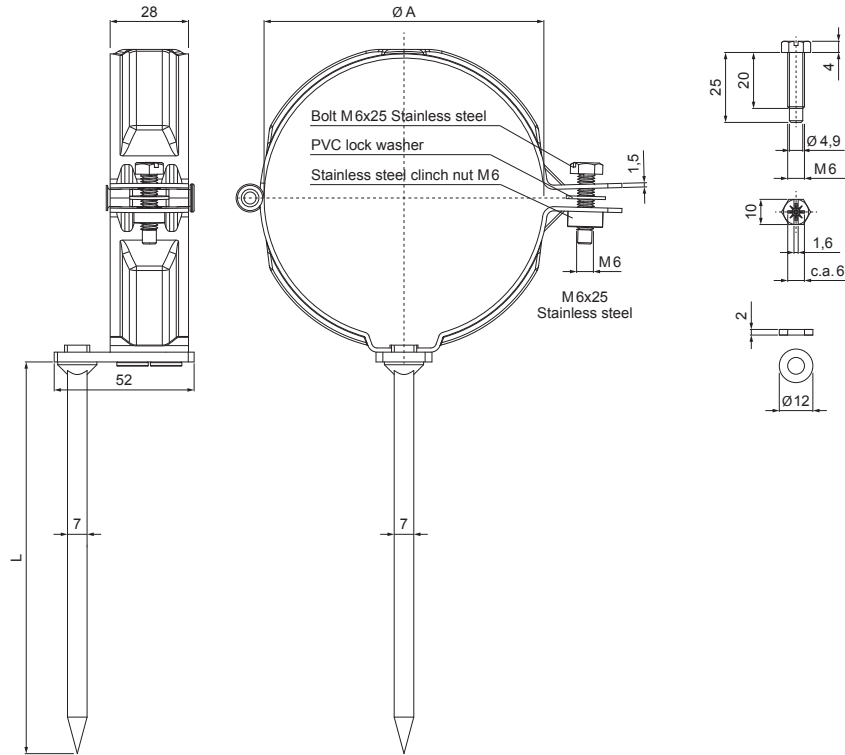

TECHNICAL SHEET

DOWNPIPE BRACKET WITH PIN 300 MM

TZ-TZODD

TZ Titanium zinc – Natur

Dimensions [mm]		
Nominal size	Ø A	L
100	100	300
120	120	300

INDEX	CHANGE	DATE	SIGNATURE	 	
MATERIAL BRAND			W.C.	WEIGHT kg	SCALE
SIZE, SEMI-FINISHED PRODUCTS				STN STANDARD	SORTING NUMBER
AUXILIARY EQUIPMENT				NOTE	POSITION NUMBER
ELABORATED BY Ing. Kluska M.				OLD DRAWING	DRAWING NUMBER
TESTED BY					
TECHNOLOGIST			TECHNOLOGIST		
NAME			Downpipe bracket with pin 300 mm		
			Number of sheets	TZ-TZODD Sheet	