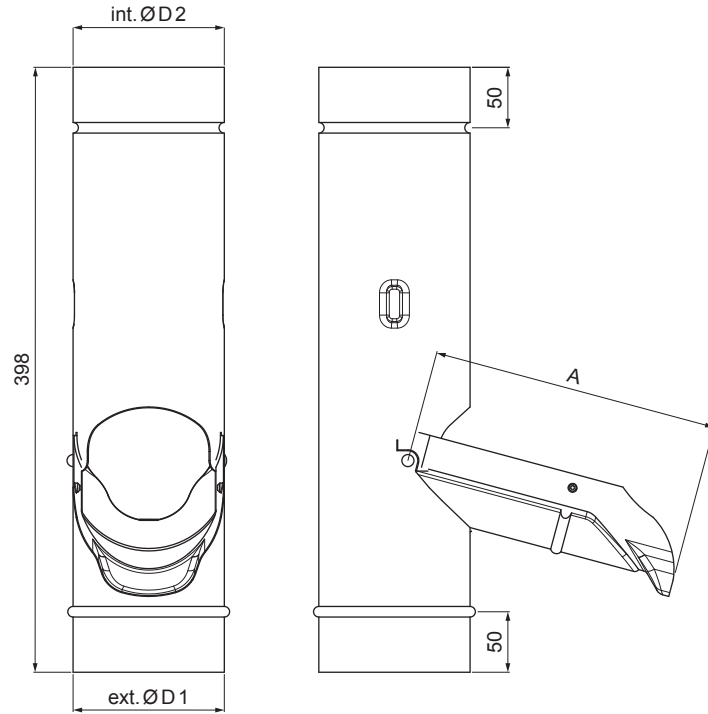

TECHNICAL SHEET

DOWNPIPE FLAP

TZ-TZZV

TZ Titanium zinc – Natur

Dimensions [mm]			
Nominal size	A	ØD1	ØD2
100	190	100	100

INDEX	CHANGE	DATE	SIGNATURE			
MATERIAL BRAND			W.C.	WEIGHT kg	SCALE	
SIZE, SEMI-FINISHED PRODUCTS			AUXILIARY EQUIPMENT		STN STANDARD	SORTING NUMBER
ELABORATED BY Ing. Kluska M.			TESTED BY		NOTE	POSITION NUMBER
TECHNOLOGIST		TECHNOLOGIST	OLD DRAWING		DRAWING NUMBER	
NAME Downpipe flap			Number of sheets		TZ-TZZV Sheet 	