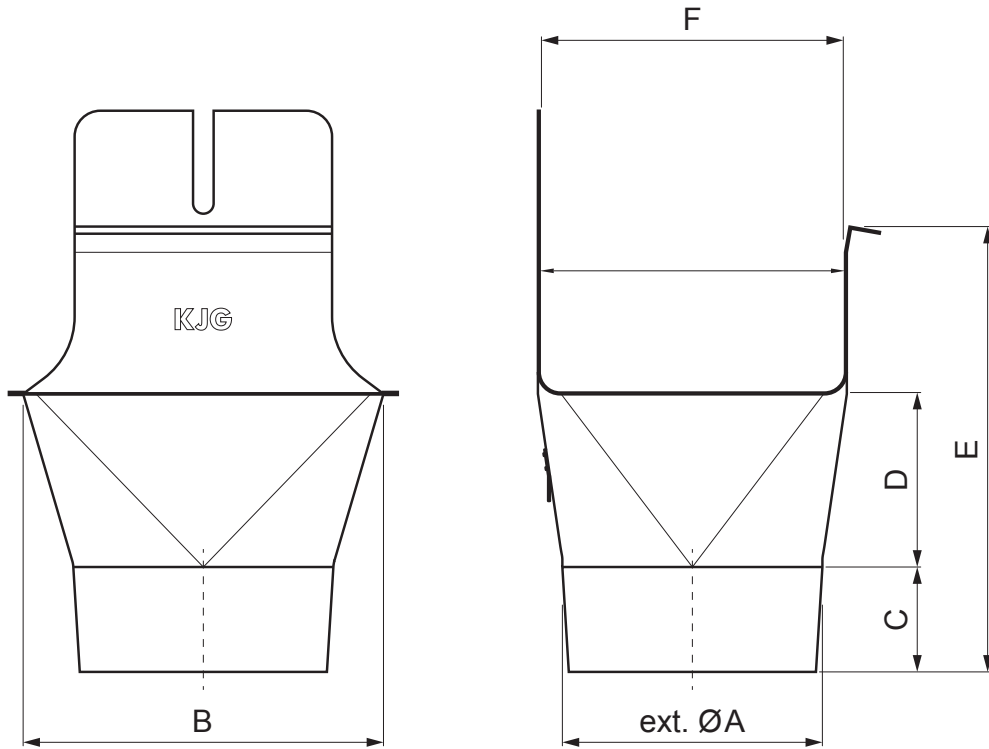

TECHNICAL SHEET

OUTLET SQUARE/ROUND

PH-PKLHG

MZ Galvanized steel prepainted – Moss green – RAL 6005

Dimensions [mm]						
Nominal size	ØA	B	C	D	E	F
200/60	60	84	28	36	67	70
250/80	80	111	38	46	91	85
333/100	100	140	46	62	126	120
400/120	120	169	55	73	154	150

INDEX	CHANGE	DATE	SIGNATURE	KJG QUALITY®	Scan code for 3D model	
MATERIAL BRAND			W.C.	WEIGHT kg	SCALE	
SIZE, SEMI-FINISHED PRODUCTS				STN STANDARD	SORTING NUMBER	
AUXILIARY EQUIPMENT				NOTE	POSITION NUMBER	
ELABORATED BY Ing. Kluska M.						
TESTED BY						
TECHNOLOGIST		TECHNOLOGIST		OLD DRAWING	DRAWING NUMBER	
NAME			Outlet square/round		Number of sheets	PH-PKLHG Sheet