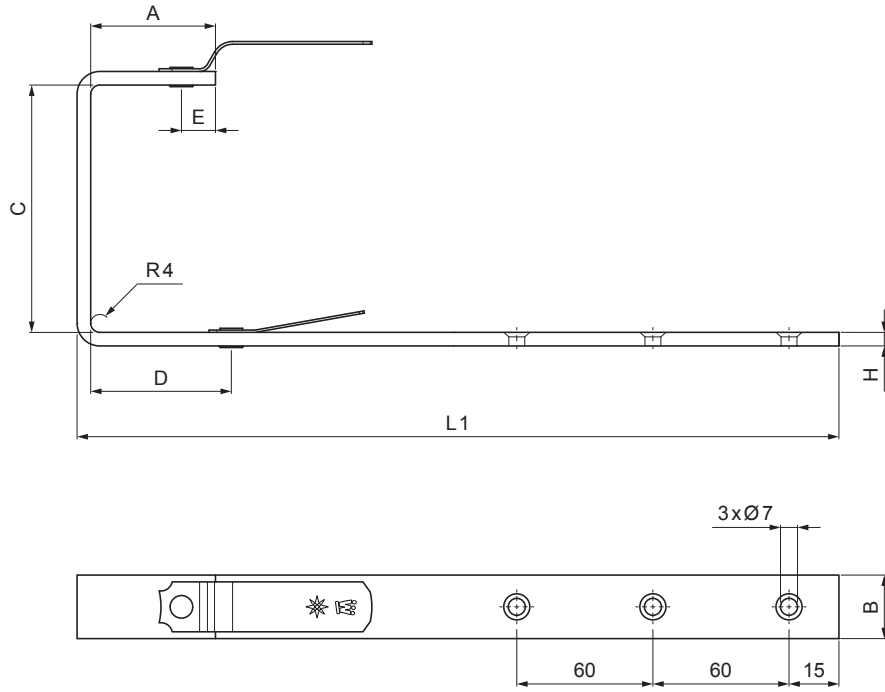

TECHNICAL SHEET

GUTTER HOOK SQUARE

WH-WHH

SS Aluminium pre-painted – Mouse grey – RAL 7005

Dimensions [mm]						
Nominal size	A	B x H	C	D	E	L1
250/430	38	23 x 7	87	48	15	325
333/550	55	28 x 7	123	66	15	370
400/650	68	30 x 7	153	82	15	435

INDEX	CHANGE	DATE	SIGNATURE	KJG QUALITY®	Scan code for 3D model
MATERIAL BRAND			W.C.	WEIGHT kg	SCALE
SIZE, SEMI-FINISHED PRODUCTS				STN STANDARD	SORTING NUMBER
AUXILIARY EQUIPMENT				NOTE	POSITION NUMBER
ELABORATED BY Ing. Kluska M.					
TESTED BY					
TECHNOLOGIST		TECHNOLOGIST		OLD DRAWING	DRAWING NUMBER
NAME Gutter hook square				Number of sheets	WH-WHH Sheet