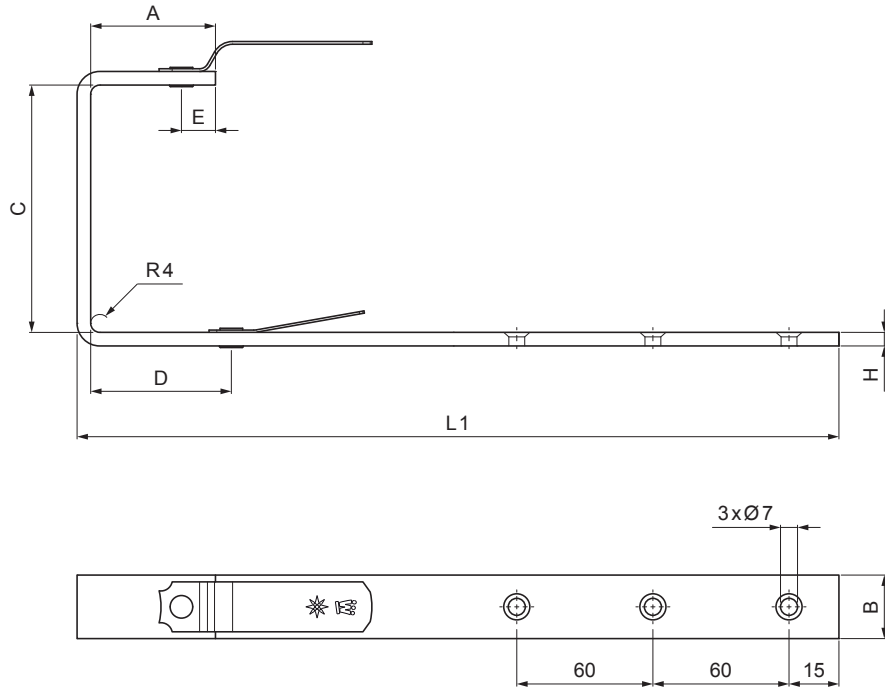

TECHNICAL SHEET

# GUTTER HOOK SQUARE

# WH-WHH

**ZH** Aluminium pre-painted – Brown grey – RAL 7013

INDEX	CHANGE	DATE	SIGNATURE	<b>KJG</b> QUALITY®	Scan code for 3D model	
MATERIAL BRAND			W.C.	WEIGHT kg	SCALE	
SIZE, SEMI-FINISHED PRODUCTS					STN STANDARD	SORTING NUMBER
AUXILIARY EQUIPMENT					NOTE	POSITION NUMBER
ELABORATED BY Ing. Kluska M.						
TESTED BY						
TECHNOLOGIST		TECHNOLOGIST		OLD DRAWING	DRAWING NUMBER	
NAME				WH-WHH		
Gutter hook square				Number of sheets	Sheet	

Created: 04.06.2026 13:19:21

Technical changes reserved

Dimensions [mm]						
Nominal size	A	B x H	C	D	E	L1
250/430	38	23 x 7	87	48	15	325
333/550	55	28 x 7	123	66	15	370
400/650	68	30 x 7	153	82	15	435