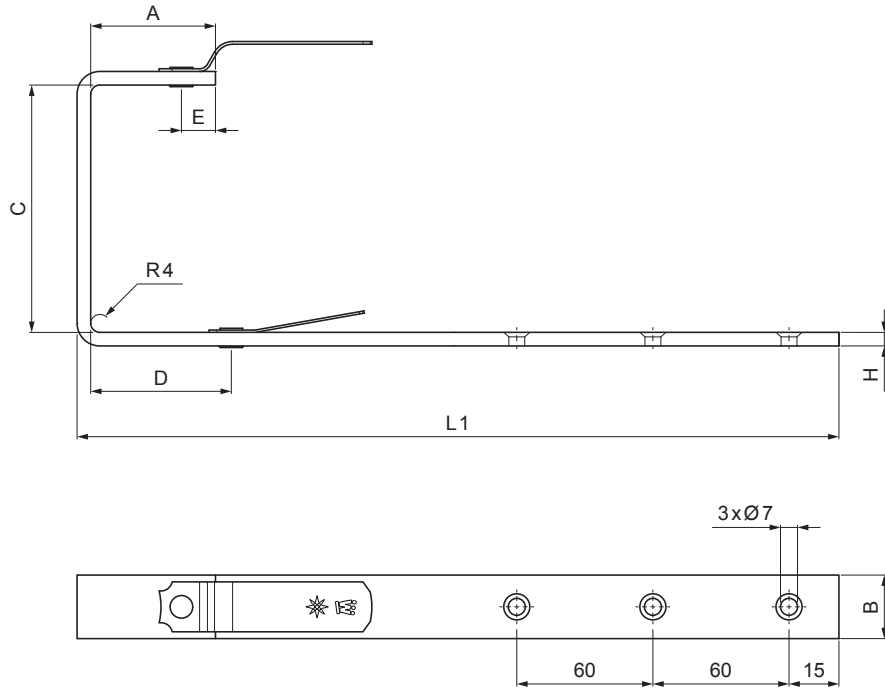

TECHNICAL SHEET

GUTTER HOOK SQUARE

WH-WHH

MH Aluminium pre-painted – Copper brown – RAL 8004

Dimensions [mm]						
Nominal size	A	B x H	C	D	E	L1
250/430	38	23 x 7	87	48	15	325
333/550	55	28 x 7	123	66	15	370
400/650	68	30 x 7	153	82	15	435

INDEX	CHANGE	DATE	SIGNATURE	KJG QUALITY®	Scan code for 3D model	
MATERIAL BRAND			W.C.	WEIGHT kg	SCALE	
SIZE, SEMI-FINISHED PRODUCTS			STN STANDARD		SORTING NUMBER	
AUXILIARY EQUIPMENT			NOTE		POSITION NUMBER	
ELABORATED BY Ing. Kluska M.			OLD DRAWING		DRAWING NUMBER	
TESTED BY			NAME		WH-WHH	
TECHNOLOGIST			Gutter hook square		Number of sheets	Sheet