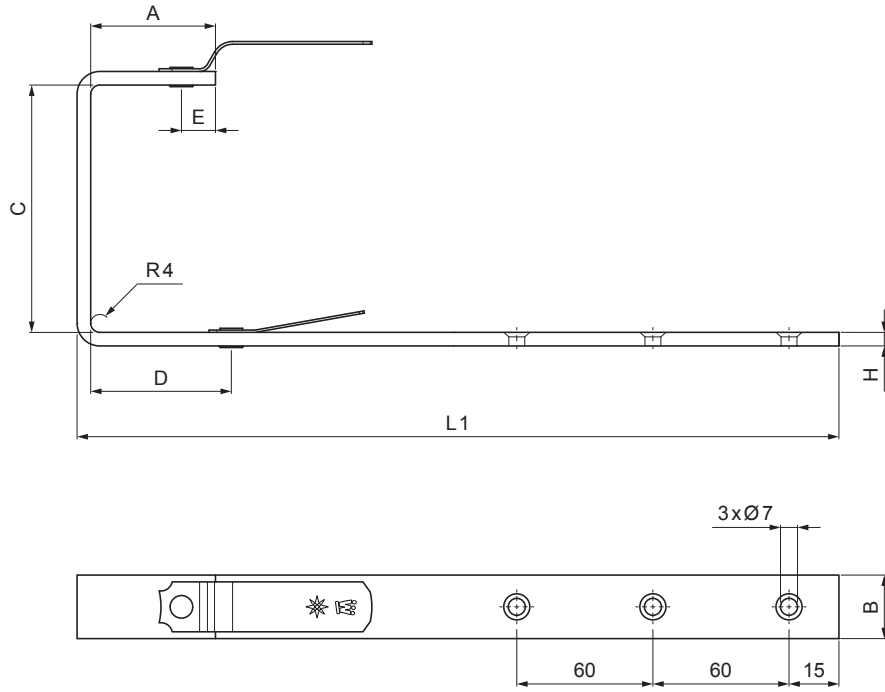

TECHNICAL SHEET

GUTTER HOOK SQUARE

WH-WHH

B Aluminium pre-painted – Pure white – RAL 9010

INDEX	CHANGE	DATE	SIGNATURE	KJG QUALITY®	Scan code for 3D model	
MATERIAL BRAND			W.C.	WEIGHT kg	SCALE	
SIZE, SEMI-FINISHED PRODUCTS				STN STANDARD	SORTING NUMBER	
AUXILIARY EQUIPMENT				NOTE	POSITION NUMBER	
ELABORATED BY Ing. Kluska M.				OLD DRAWING	DRAWING NUMBER	
TESTED BY						
TECHNOLOGIST		TECHNOLOGIST				
NAME Gutter hook square				Number of sheets	WH-WHH Sheet	

Created: 04.06.2026 15:34:23

Technical changes reserved

Dimensions [mm]						
Nominal size	A	B x H	C	D	E	L1
250/430	38	23 x 7	87	48	15	325
333/550	55	28 x 7	123	66	15	370
400/650	68	30 x 7	153	82	15	435