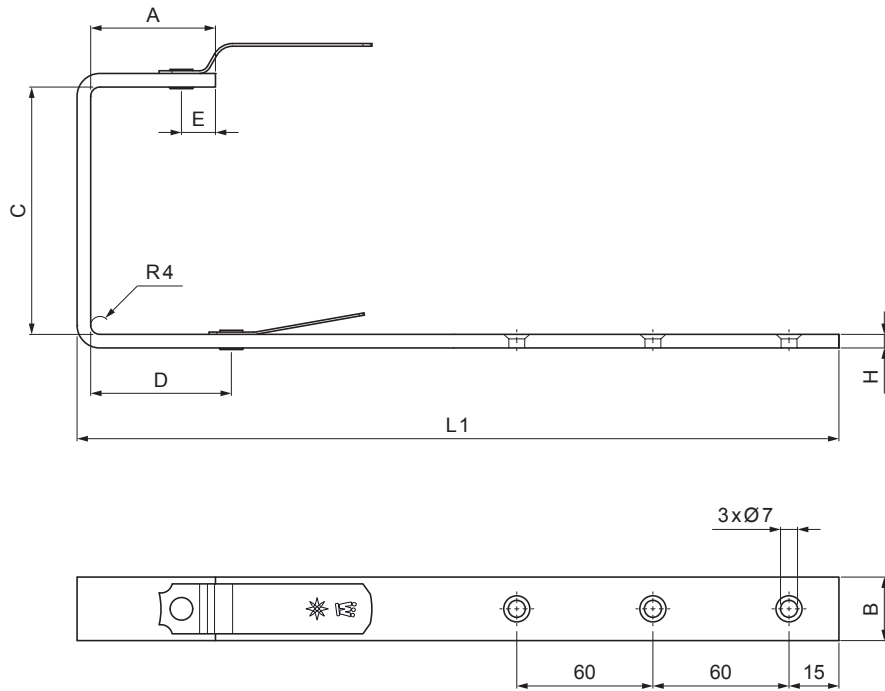

TECHNICAL SHEET

GUTTER HOOK SQUARE

WH-WHH

MZ Aluminium pre-painted – Moss green – RAL 6005

Dimensions [mm]						
Nominal size	A	B x H	C	D	E	L1
250/430	38	23 x 7	87	48	15	325
333/550	55	28 x 7	123	66	15	370
400/650	68	30 x 7	153	82	15	435

INDEX	CHANGE	DATE	SIGNATURE	KJG QUALITY®	Scan code for 3D model
MATERIAL BRAND			W.C.	WEIGHT kg	SCALE
SIZE, SEMI-FINISHED PRODUCTS				STN STANDARD	SORTING NUMBER
AUXILIARY EQUIPMENT				NOTE	POSITION NUMBER
ELABORATED BY Ing. Kluska M.					
TESTED BY					
TECHNOLOGIST		TECHNOLOGIST		OLD DRAWING	DRAWING NUMBER
NAME			WH-WHH		
Gutter hook square			Number of sheets		Sheet