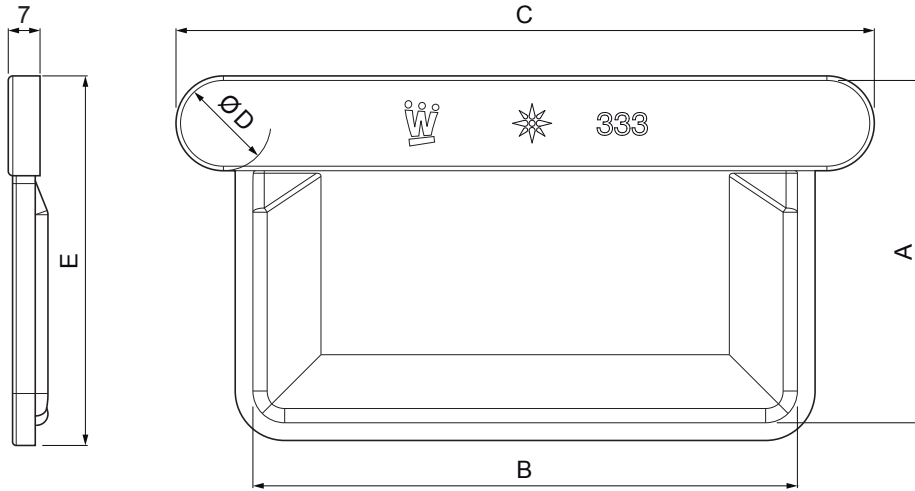

TECHNICAL SHEET

END CAP SQUARE

WH-WCLH

B Aluminium pre-painted – Puro white – RAL 9010

INDEX	CHANGE	DATE	SIGNATURE		
MATERIAL BRAND			W.C.	WEIGHT kg	SCALE
SIZE, SEMI-FINISHED PRODUCTS				STN STANDARD	SORTING NUMBER
AUXILIARY EQUIPMENT				NOTE	POSITION NUMBER
ELABORATED BY Ing. Kluska M.				OLD DRAWING	DRAWING NUMBER
TESTED BY					
TECHNOLOGIST			TECHNOLOGIST		
NAME			End cap square		
			Number of sheets	WH-WCLH	Sheet 

Created: 06.06.2026 20:11:03

Technical changes reserved

Dimensions [mm]					
Nominal size	A	B	C	Ø D	E
250	55	85	126	18	64
333	75	120	160	20	83
400	90	150	196	22	98