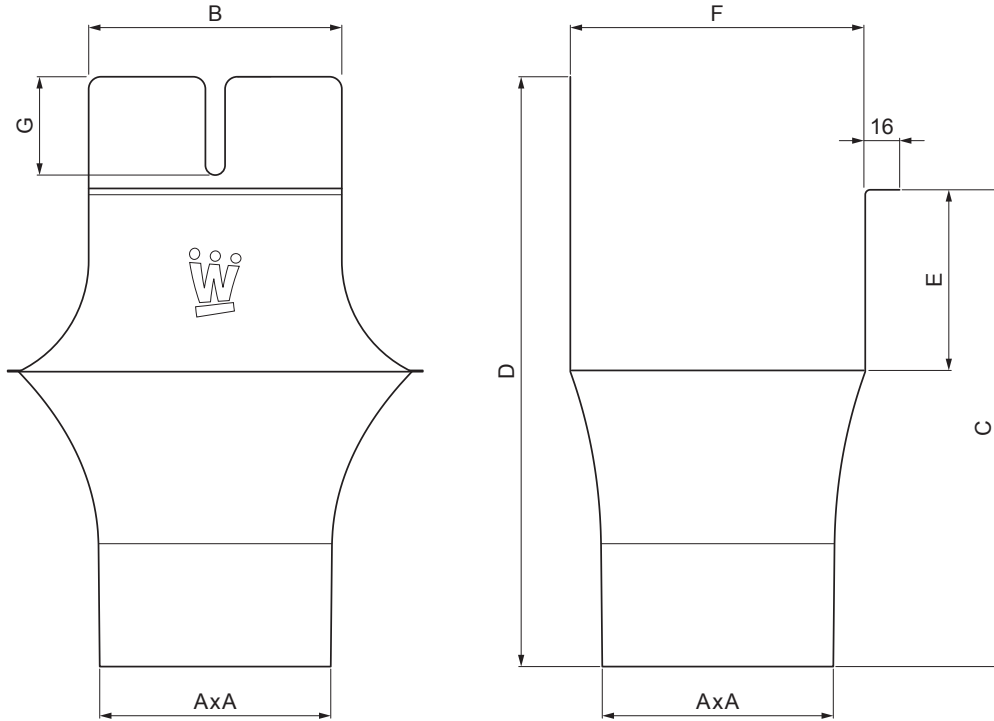

TECHNICAL SHEET

OUTLET SQUARE

WH-WKLH

AN Aluminium pre-painted – Anthracite – RAL 7016

INDEX	CHANGE	DATE	SIGNATURE	KJG QUALITY®	Scan code for 3D model	
MATERIAL BRAND			W.C.	WEIGHT kg	SCALE	
SIZE, SEMI-FINISHED PRODUCTS			STN STANDARD		SORTING NUMBER	
AUXILIARY EQUIPMENT			NOTE		POSITION NUMBER	
ELABORATED BY Ing. Kluska M.			OLD DRAWING		DRAWING NUMBER	
TESTED BY			NAME		WH-WKLH	
TECHNOLOGIST			Outlet square		Number of sheets	Sheet

Created: 04.06.2026 03:38:13

Technical changes reserved

Dimensions [mm]							
Nominal size	AxA	B	C	D	E	F	G
250-80/80	80x80	80	138	180	41	85	50
333-100/100	100x100	103	176	240	58	120	40
400-120/120	120x120	130	207	276	73	150	50