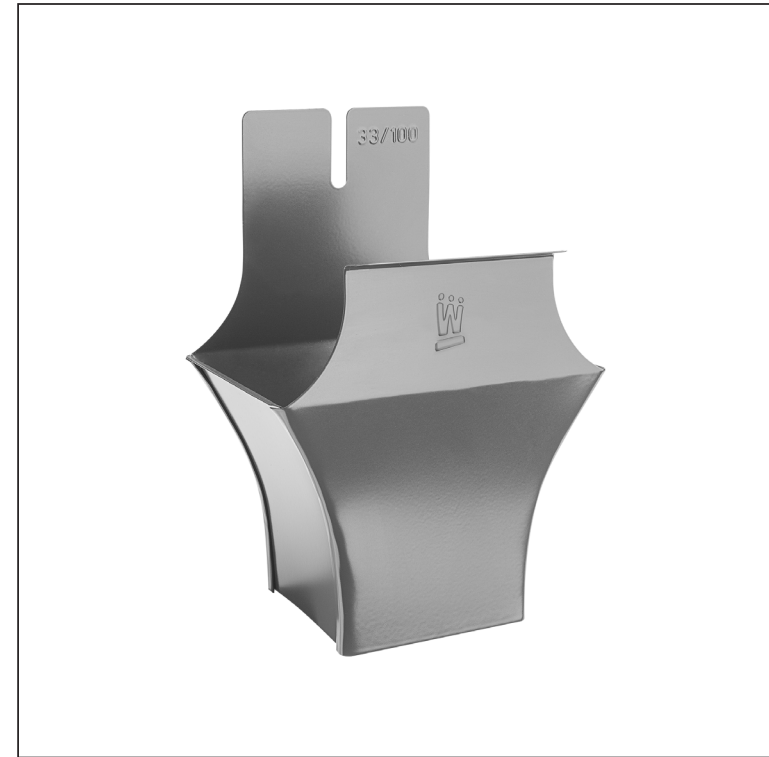

TECHNICAL SHEET

OUTLET SQUARE

WH-WKLH

SS Aluminium pre-painted – Mouse grey – RAL 7005

INDEX	CHANGE	DATE	SIGNATURE	KJG QUALITY®	Scan code for 3D model	
MATERIAL BRAND			W.C.	WEIGHT kg	SCALE	
SIZE, SEMI-FINISHED PRODUCTS			STN STANDARD		SORTING NUMBER	
AUXILIARY EQUIPMENT			NOTE		POSITION NUMBER	
ELABORATED BY Ing. Kluska M.			OLD DRAWING		DRAWING NUMBER	
TESTED BY			NAME		WH-WKLH	
TECHNOLOGIST			Outlet square		Number of sheets	
					Sheet	

Created: 05.06.2026 14:24:21

Technical changes reserved

Dimensions [mm]							
Nominal size	AxA	B	C	D	E	F	G
250-80/80	80x80	80	138	180	41	85	50
333-100/100	100x100	103	176	240	58	120	40
400-120/120	120x120	130	207	276	73	150	50