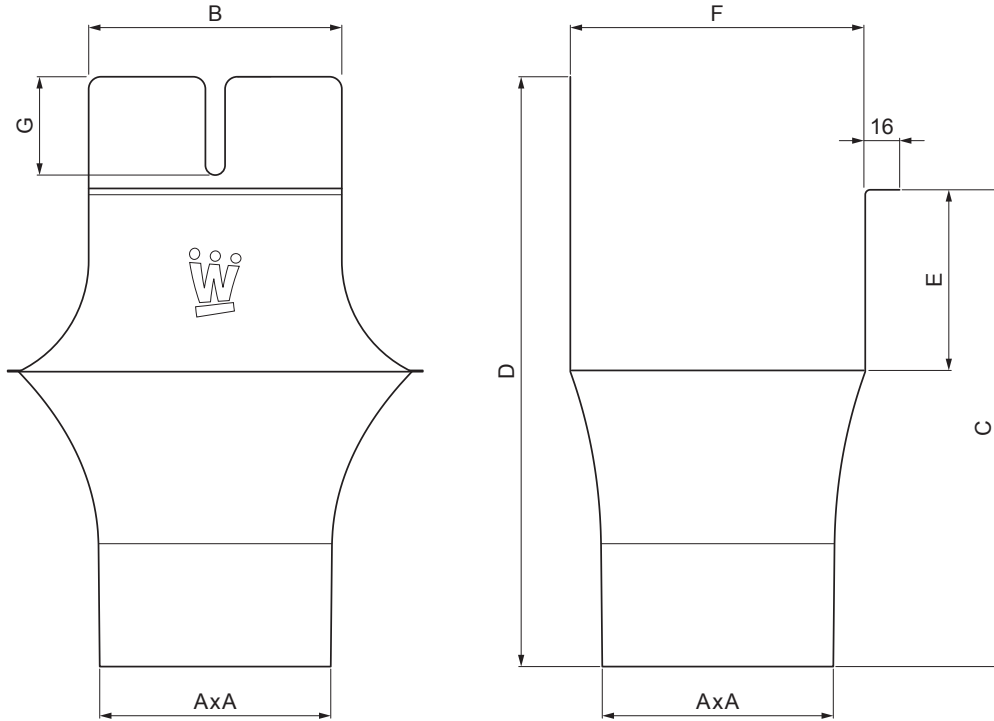

TECHNICAL SHEET

OUTLET SQUARE

WH-WKLH

SS Aluminium pre-painted – Mouse grey – RAL 7005

INDEX	CHANGE	DATE	SIGNATURE	KJG QUALITY®	Scan code for 3D model	
MATERIAL BRAND			W.C.	WEIGHT kg	SCALE	
SIZE, SEMI-FINISHED PRODUCTS			STN STANDARD		SORTING NUMBER	
AUXILIARY EQUIPMENT			NOTE		POSITION NUMBER	
ELABORATED BY Ing. Kluska M.			OLD DRAWING		DRAWING NUMBER	
TESTED BY			NAME		WH-WKLH	
TECHNOLOGIST			Outlet square		Number of sheets	
					Sheet	

Created: 05.06.2026 14:24:21

Technical changes reserved

Dimensions [mm]							
Nominal size	AxA	B	C	D	E	F	G
250-80/80	80x80	80	138	180	41	85	50
333-100/100	100x100	103	176	240	58	120	40
400-120/120	120x120	130	207	276	73	150	50