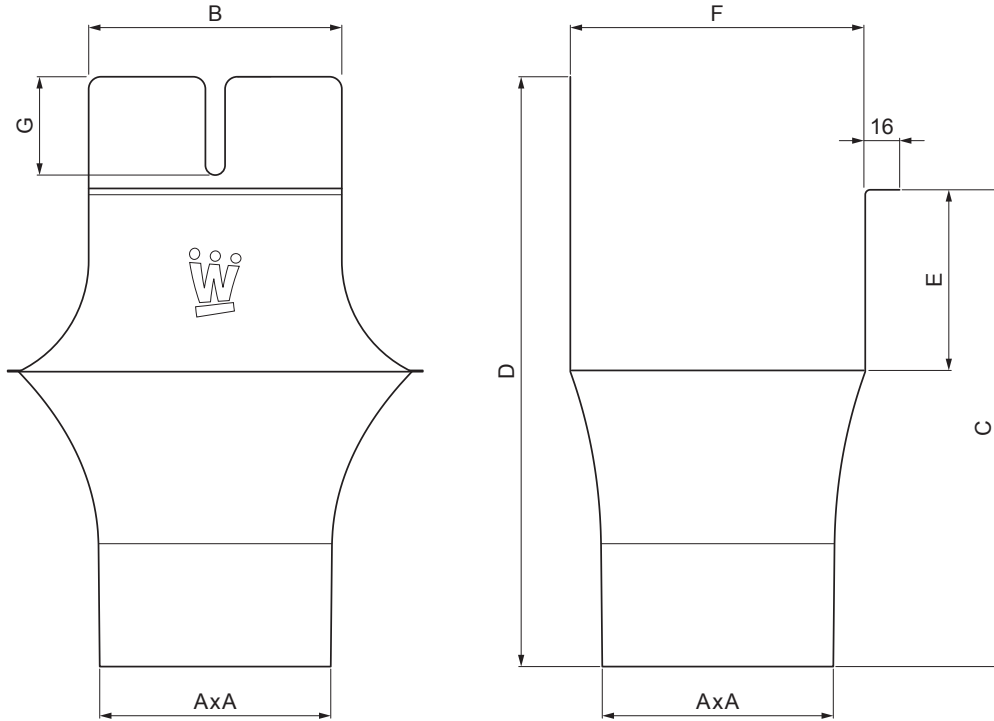

TECHNICAL SHEET

# WH-WKLH

**ZH** Aluminium pre-painted – Brown grey – RAL 7013

INDEX	CHANGE	DATE	SIGNATURE	<b>KJG</b> QUALITY®	Scan code for 3D model	
MATERIAL BRAND			W.C.	WEIGHT kg	SCALE	
SIZE, SEMI-FINISHED PRODUCTS			STN STANDARD		SORTING NUMBER	
AUXILIARY EQUIPMENT			NOTE		POSITION NUMBER	
ELABORATED BY Ing. Kluska M.			OLD DRAWING		DRAWING NUMBER	
TESTED BY			NAME		WH-WKLH	
TECHNOLOGIST			Outlet square		Number of sheets	Sheet

Created: 06.06.2026 15:30:22

Technical changes reserved

Dimensions [mm]							
Nominal size	AxA	B	C	D	E	F	G
250-80/80	80x80	80	138	180	41	85	50
333-100/100	100x100	103	176	240	58	120	40
400-120/120	120x120	130	207	276	73	150	50