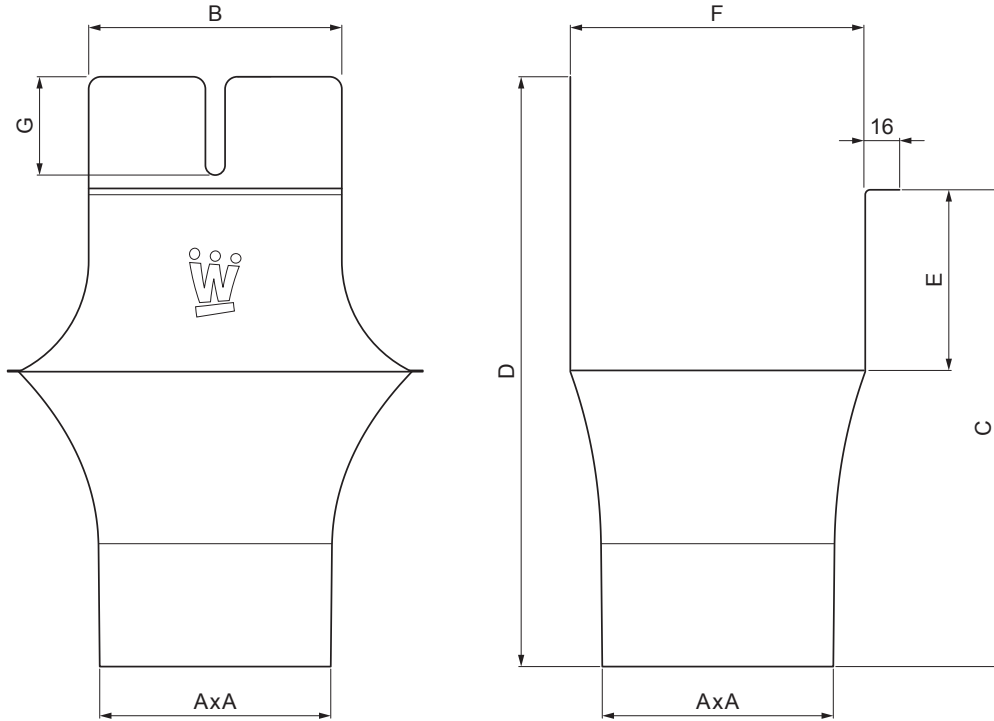

TECHNICAL SHEET

OUTLET SQUARE

WH-WKLH

BH Aluminium pre-painted – White aluminum – RAL 9006

INDEX	CHANGE	DATE	SIGNATURE			
MATERIAL BRAND			W.C.	WEIGHT kg	SCALE	
SIZE, SEMI-FINISHED PRODUCTS			STN STANDARD		SORTING NUMBER	
AUXILIARY EQUIPMENT			NOTE		POSITION NUMBER	
ELABORATED BY Ing. Kluska M.			OLD DRAWING		DRAWING NUMBER	
TESTED BY			NAME		Number of sheets	
TECHNOLOGIST			TECHNOLOGIST		WH-WKLH	
Outlet square					Sheet 	

Created: 04.06.2026 14:01:48

Technical changes reserved

Dimensions [mm]							
Nominal size	AxA	B	C	D	E	F	G
250-80/80	80x80	80	138	180	41	85	50
333-100/100	100x100	103	176	240	58	120	40
400-120/120	120x120	130	207	276	73	150	50