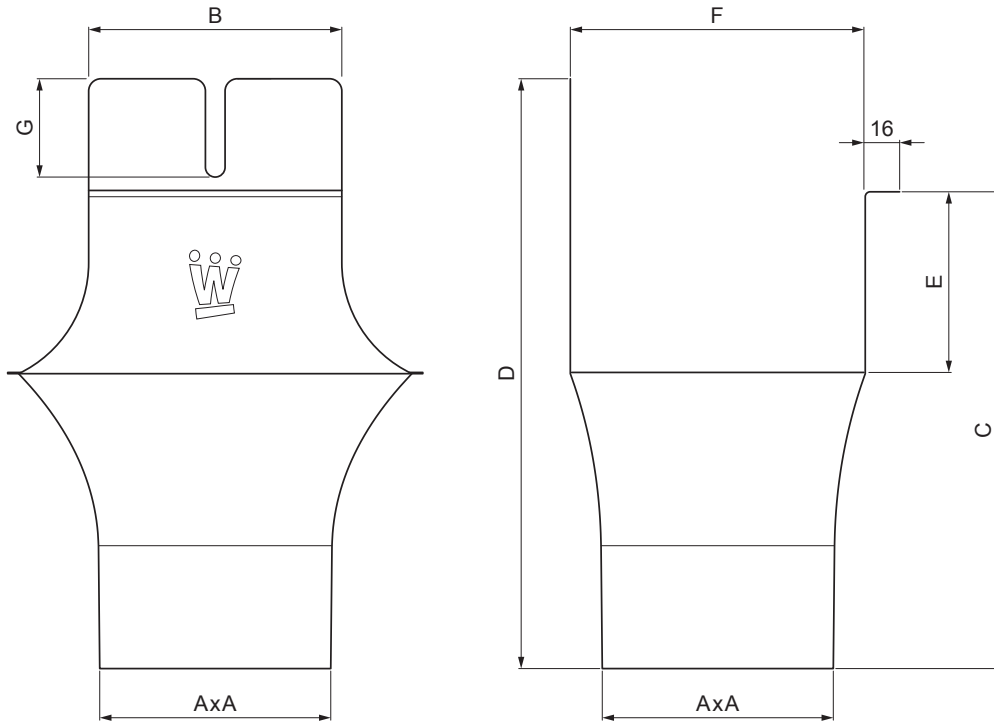

TECHNICAL SHEET

OUTLET SQUARE

WH-WKLH

B Aluminium pre-painted – Pure white – RAL 9010

INDEX	CHANGE	DATE	SIGNATURE		
MATERIAL BRAND			W.C.	WEIGHT kg	SCALE
SIZE, SEMI-FINISHED PRODUCTS				STN STANDARD	SORTING NUMBER
AUXILIARY EQUIPMENT				NOTE	POSITION NUMBER
ELABORATED BY Ing. Kluska M.					
TESTED BY					
TECHNOLOGIST		TECHNOLOGIST		OLD DRAWING	DRAWING NUMBER
NAME			Outlet square Number of sheets WH-WKLH Sheet 		

Created: 06.06.2026 15:30:21

Technical changes reserved

Dimensions [mm]							
Nominal size	AxA	B	C	D	E	F	G
250-80/80	80x80	80	138	180	41	85	50
333-100/100	100x100	103	176	240	58	120	40
400-120/120	120x120	130	207	276	73	150	50