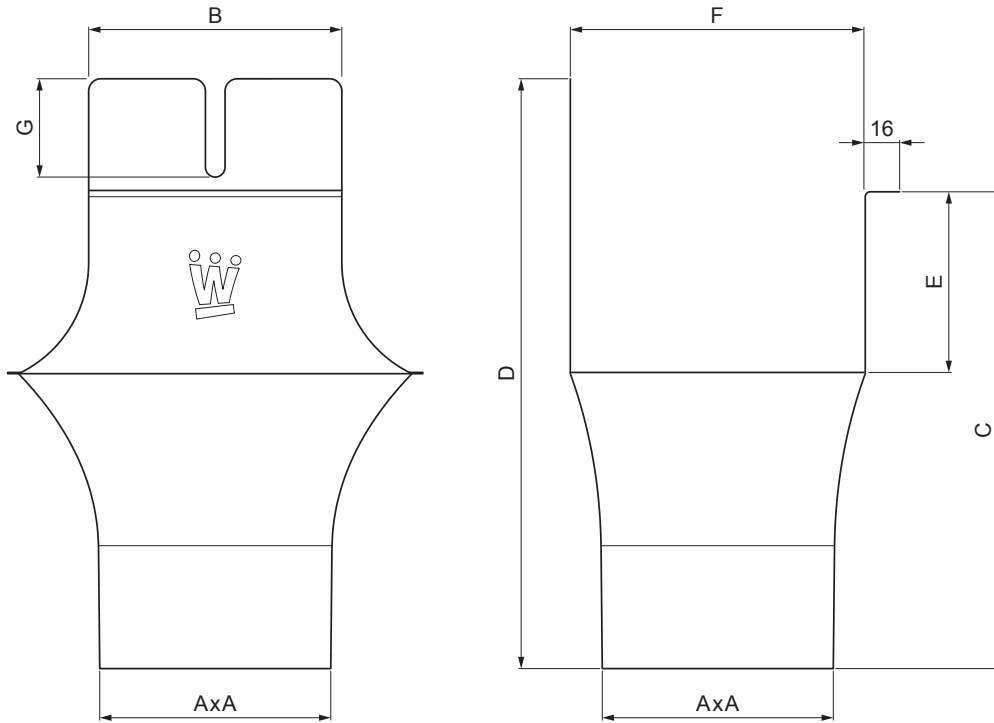

TECHNICAL SHEET

OUTLET SQUARE

WH-WKLH

MZ Aluminium pre-painted – Moss green – RAL 6005

INDEX	CHANGE	DATE	SIGNATURE	KJG QUALITY®	Scan code for 3D model	
MATERIAL BRAND			W.C.	WEIGHT kg	SCALE	
SIZE, SEMI-FINISHED PRODUCTS			STN STANDARD		SORTING NUMBER	
AUXILIARY EQUIPMENT			NOTE		POSITION NUMBER	
ELABORATED BY Ing. Kluska M.			OLD DRAWING		DRAWING NUMBER	
TESTED BY			NAME		Number of sheets	
TECHNOLOGIST			Outlet square		WH-WKLH Sheet	

Created: 06.06.2026 16:38:45

Technical changes reserved

Dimensions [mm]							
Nominal size	AxA	B	C	D	E	F	G
250-80/80	80x80	80	138	180	41	85	50
333-100/100	100x100	103	176	240	58	120	40
400-120/120	120x120	130	207	276	73	150	50