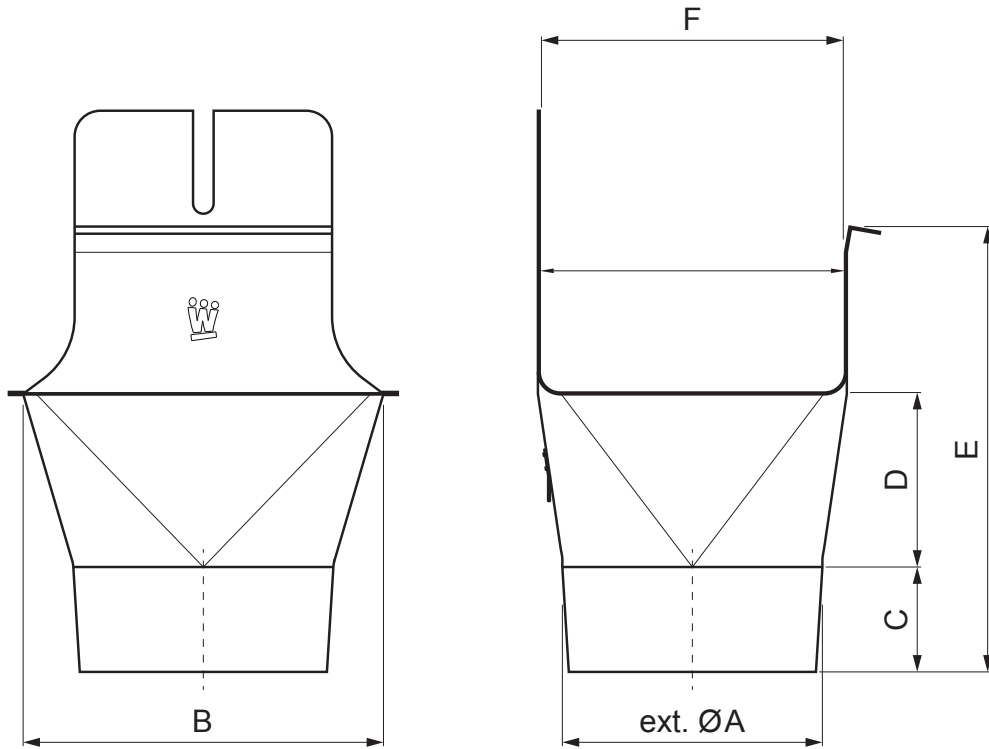

TECHNICAL SHEET

OUTLET SQUARE/ROUND

WH-WKLHG

AN Aluminium pre-painted – Anthracite – RAL 7016

Dimensions [mm]						
Nominal size	ØA	B	C	D	E	F
200/60	60	84	28	36	67	70
250/80	80	111	38	46	91	85
333/100	100	140	46	62	126	120
400/120	120	169	55	73	154	150

INDEX	CHANGE	DATE	SIGNATURE	KJG QUALITY®	Scan code for 3D model	
MATERIAL BRAND			W.C.	WEIGHT kg	SCALE	
SIZE, SEMI-FINISHED PRODUCTS					STN STANDARD	SORTING NUMBER
AUXILIARY EQUIPMENT					NOTE	POSITION NUMBER
ELABORATED BY Ing. Kluska M.						
TESTED BY						
TECHNOLOGIST		TECHNOLOGIST	OLD DRAWING		DRAWING NUMBER	
NAME			Outlet square/round		Number of sheets	WH-WKLHG Sheet