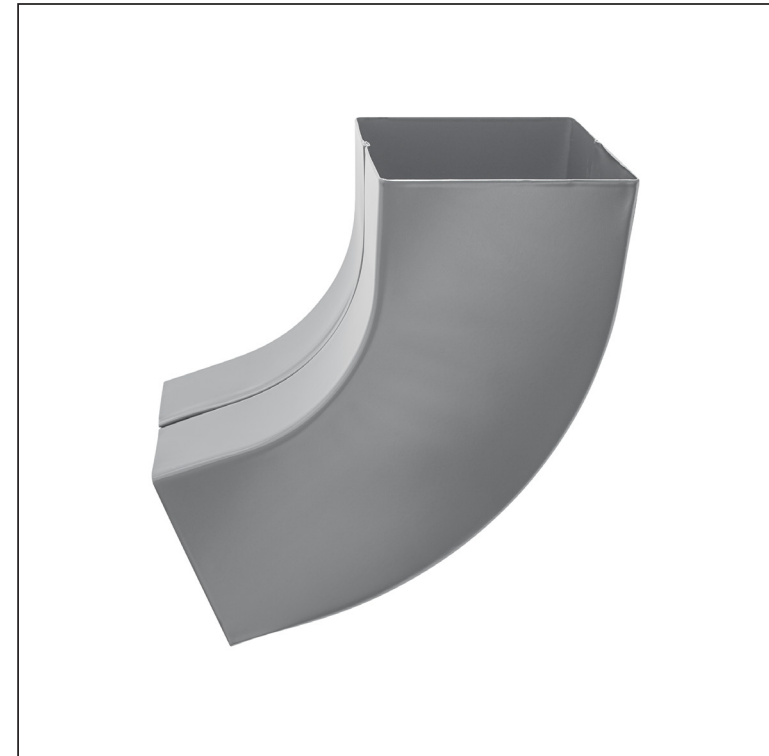

TECHNICAL SHEET

ELBOW SQUARE 72°

WH-WKH

SS Aluminium pre-painted – Mouse grey – RAL 7005

INDEX	CHANGE	DATE	SIGNATURE	KJG QUALITY®	Scan code for 3D model
MATERIAL BRAND			W.C.	WEIGHT kg	SCALE
SIZE, SEMI-FINISHED PRODUCTS				STN STANDARD	SORTING NUMBER
AUXILIARY EQUIPMENT				NOTE	POSITION NUMBER
ELABORATED BY Ing. Kluska M.					
TESTED BY					
TECHNOLOGIST		TECHNOLOGIST		OLD DRAWING	DRAWING NUMBER
NAME Elbow square 72°				Number of sheets	WH-WKH Sheet

Created: 05.06.2026 13:27:40

Technical changes reserved

Dimensions [mm]			
Nominal size	AxA	A1xA1	L
80/80	78 x 78	83 x 83	210
100/100	98 x 98	103 x 103	270

TECHNICAL SHEET

ELBOW SQUARE 72°

WH-WKH

SS Aluminium pre-painted – Mouse grey – RAL 7005

Created: 05.06.2026 13:27:40

Technical changes reserved

Dimensions [mm]			
Nominal size	AxA	A1xA1	L
120/120	118 x 118	123 x 123	300