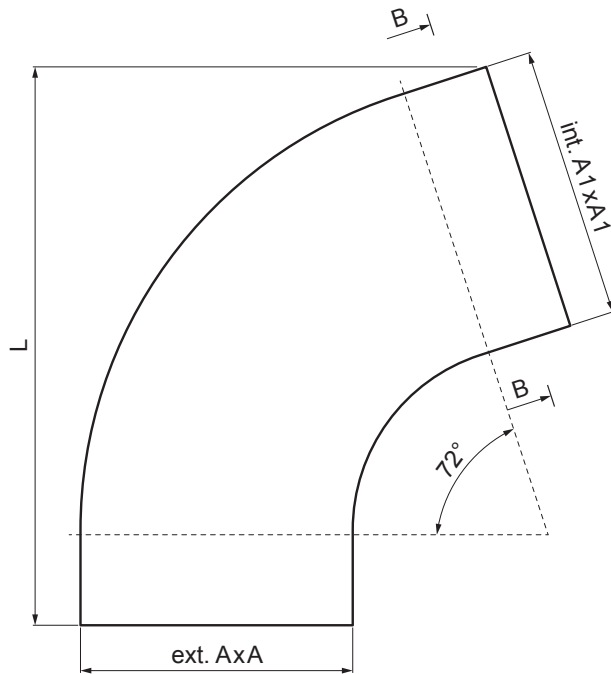

TECHNICAL SHEET

ELBOW SQUARE 72°

WH-WKH

SS Aluminium pre-painted – Mouse grey – RAL 7005

INDEX	CHANGE	DATE	SIGNATURE	KJG QUALITY®	Scan code for 3D model
MATERIAL BRAND			W.C.	WEIGHT kg	SCALE
SIZE, SEMI-FINISHED PRODUCTS				STN STANDARD	SORTING NUMBER
AUXILIARY EQUIPMENT				NOTE	POSITION NUMBER
ELABORATED BY Ing. Kluska M.					
TESTED BY					
TECHNOLOGIST		TECHNOLOGIST		OLD DRAWING	DRAWING NUMBER
NAME Elbow square 72°				Number of sheets	WH-WKH Sheet

Created: 05.06.2026 13:27:40

Technical changes reserved

Dimensions [mm]			
Nominal size	AxA	A1xA1	L
80/80	78 x 78	83 x 83	210
100/100	98 x 98	103 x 103	270

TECHNICAL SHEET

ELBOW SQUARE 72°

WH-WKH

SS Aluminium pre-painted – Mouse grey – RAL 7005

INDEX	CHANGE	DATE	SIGNATURE	KJG QUALITY®	Scan code for 3D model	
MATERIAL BRAND			W.C.	WEIGHT kg	SCALE	
SIZE, SEMI-FINISHED PRODUCTS			STN STANDARD		SORTING NUMBER	
AUXILIARY EQUIPMENT			NOTE		POSITION NUMBER	
ELABORATED BY Ing. Kluska M.			OLD DRAWING		DRAWING NUMBER	
TESTED BY			NAME		Number of sheets	
TECHNOLOGIST			TECHNOLOGIST		WH-WKH	
			Elbow square 72°		Sheet	

Created: 05.06.2026 13:27:40

Technical changes reserved

Dimensions [mm]			
Nominal size	AxA	A1xA1	L
120/120	118 x 118	123 x 123	300