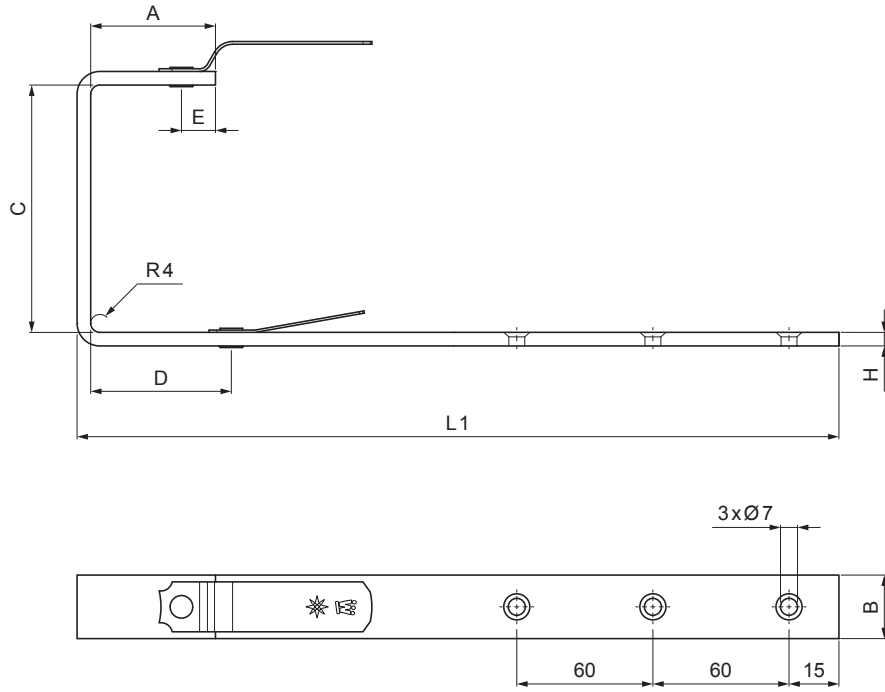

TECHNICAL SHEET

GUTTER HOOK SQUARE

W.15H-WHH

ZHM Aluminium pre-painted W.15 – Brown grey W.15 – RAL 7013

Dimensions [mm]						
Nominal size	A	B x H	C	D	E	L1
250/430	38	23 x 7	87	48	15	325
333/550	55	28 x 7	123	66	15	370
400/650	68	30 x 7	153	82	15	435

INDEX	CHANGE	DATE	SIGNATURE	KJG QUALITY®	Scan code for 3D model
MATERIAL BRAND			W.C.	WEIGHT kg	SCALE
SIZE, SEMI-FINISHED PRODUCTS				STN STANDARD	SORTING NUMBER
AUXILIARY EQUIPMENT				NOTE	POSITION NUMBER
ELABORATED BY Ing. Kluska M.					
TESTED BY					
TECHNOLOGIST		TECHNOLOGIST		OLD DRAWING	DRAWING NUMBER
NAME			Gutter hook square		
			Number of sheets	W.15H-WHH	Sheet