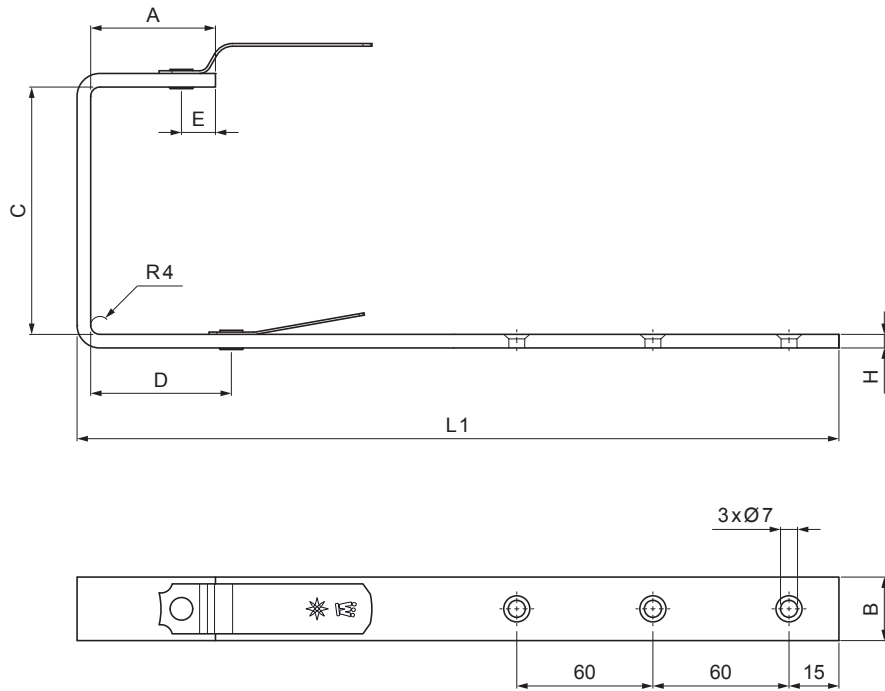

TECHNICAL SHEET

GUTTER HOOK SQUARE

W.15H-WHH

BHM Aluminium pre-painted W.15 – White aluminum W.15 – RAL 9006

Dimensions [mm]						
Nominal size	A	B x H	C	D	E	L1
250/430	38	23 x 7	87	48	15	325
333/550	55	28 x 7	123	66	15	370
400/650	68	30 x 7	153	82	15	435

INDEX	CHANGE	DATE	SIGNATURE	KJG QUALITY®	Scan code for 3D model	
MATERIAL BRAND			W.C.	WEIGHT kg	SCALE	
SIZE, SEMI-FINISHED PRODUCTS			STN STANDARD		SORTING NUMBER	
AUXILIARY EQUIPMENT			NOTE		POSITION NUMBER	
ELABORATED BY Ing. Kluska M.			OLD DRAWING		DRAWING NUMBER	
TESTED BY			NAME		Number of sheets	
TECHNOLOGIST			TECHNOLOGIST		W.15H-WHH	
Gutter hook square					Sheet	