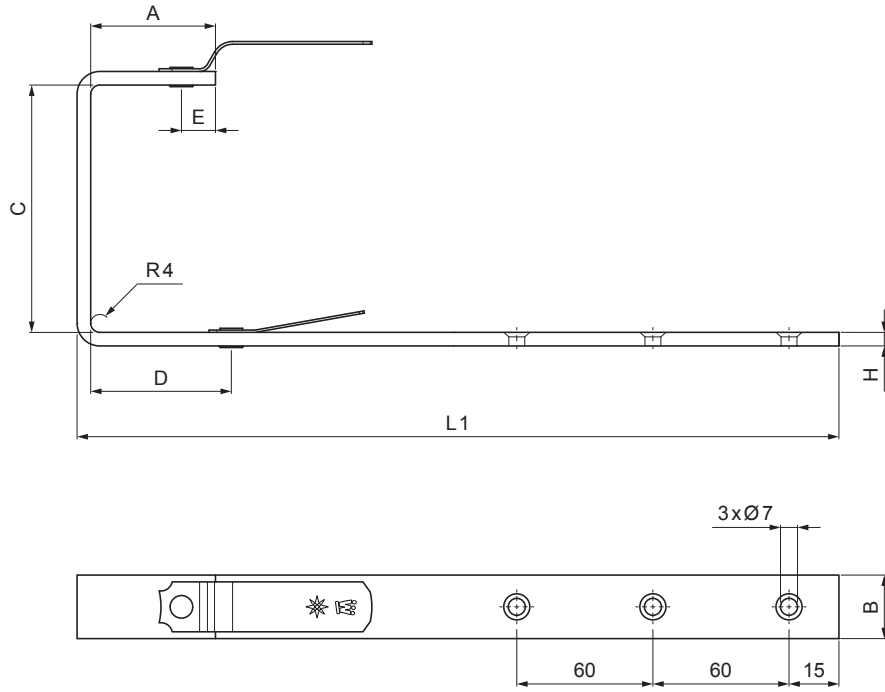

TECHNICAL SHEET

GUTTER HOOK SQUARE

W.15H-WHH

BM Aluminium pre-painted W.15 – Pure white W.15 – RAL 9010

INDEX	CHANGE	DATE	SIGNATURE	KJG QUALITY®	Scan code for 3D model	
MATERIAL BRAND			W.C.	WEIGHT kg	SCALE	
SIZE, SEMI-FINISHED PRODUCTS					STN STANDARD	SORTING NUMBER
AUXILIARY EQUIPMENT					NOTE	POSITION NUMBER
ELABORATED BY Ing. Kluska M.					OLD DRAWING	DRAWING NUMBER
TESTED BY						
TECHNOLOGIST			TECHNOLOGIST			
NAME			Gutter hook square		Number of sheets	W.15H-WHH Sheet

Created: 06.06.2026 23:55:07

Technical changes reserved

Dimensions [mm]						
Nominal size	A	B x H	C	D	E	L1
250/430	38	23 x 7	87	48	15	325
333/550	55	28 x 7	123	66	15	370
400/650	68	30 x 7	153	82	15	435