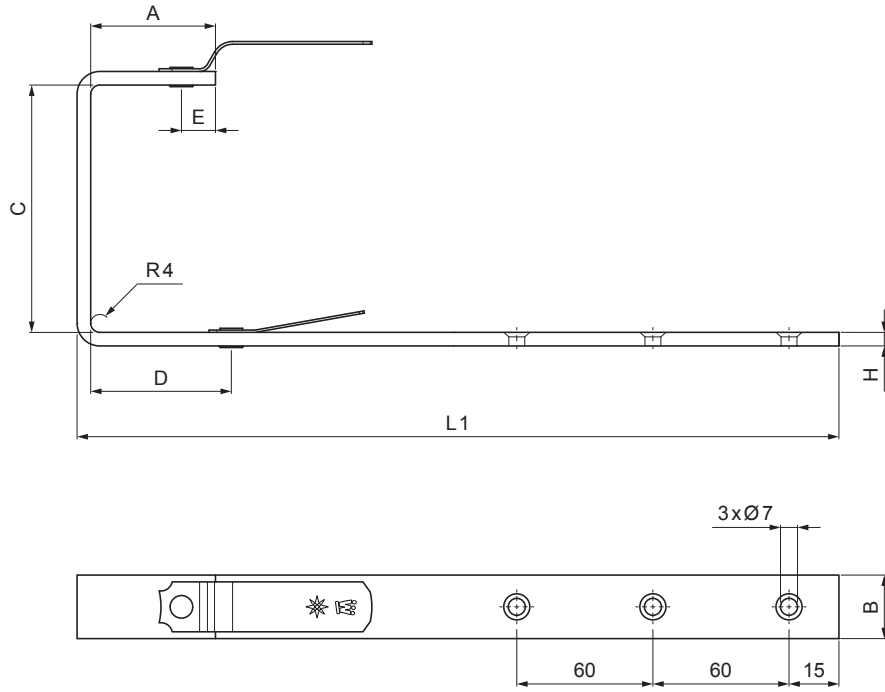

TECHNICAL SHEET

GUTTER HOOK SQUARE

W.15H-WHH

MZM Aluminium pre-painted W.15 – Moss green W.15 – RAL 6005

Dimensions [mm]						
Nominal size	A	B x H	C	D	E	L1
250/430	38	23 x 7	87	48	15	325
333/550	55	28 x 7	123	66	15	370
400/650	68	30 x 7	153	82	15	435

INDEX	CHANGE	DATE	SIGNATURE	KJG QUALITY®	Scan code for 3D model	
MATERIAL BRAND			W.C.	WEIGHT kg	SCALE	
SIZE, SEMI-FINISHED PRODUCTS					STN STANDARD	SORTING NUMBER
AUXILIARY EQUIPMENT					NOTE	POSITION NUMBER
ELABORATED BY Ing. Kluska M.						
TESTED BY						
TECHNOLOGIST		TECHNOLOGIST		OLD DRAWING	DRAWING NUMBER	
NAME			Gutter hook square		Number of sheets	W.15H-WHH Sheet