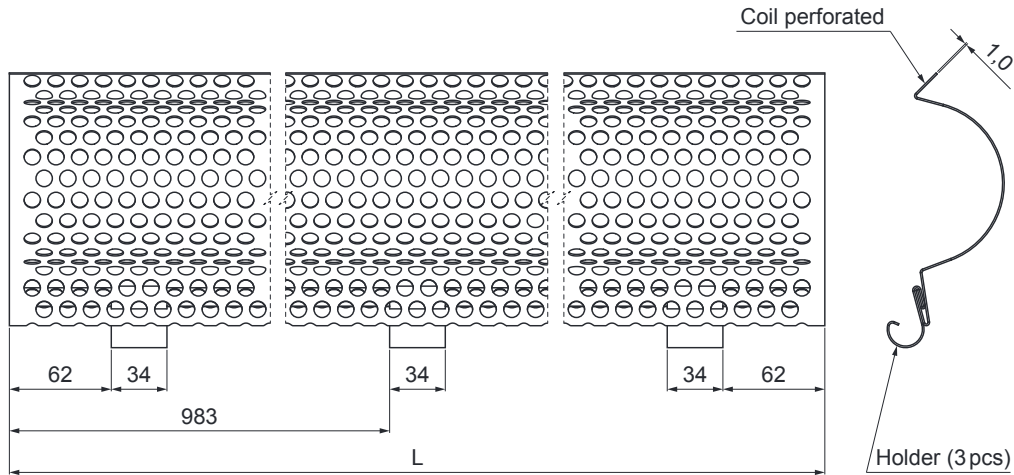

TECHNICAL SHEET

GUTTER LEAF GUARD

P-PZNL M

AN Color : Galvanized steel pre-painted – Anthracite – RAL 7016
Material: Aluminium – Natur

INDEX	CHANGE	DATE	SIGNATURE	KJG QUALITY®	Scan code for 3D model	
MATERIAL BRAND			W.C.	WEIGHT kg	SCALE	
SIZE, SEMI-FINISHED PRODUCTS			AUXILIARY EQUIPMENT		STN STANDARD	SORTING NUMBER
ELABORATED BY Ing. Kluska M.			TESTED BY		NOTE	POSITION NUMBER
TECHNOLOGIST		TECHNOLOGIST	OLD DRAWING		DRAWING NUMBER	
NAME			Gutter leaf guard		Number of sheets	P-PZNL M Sheet

Created: 25.05.2026 05:53:13

Technical changes reserved

Dimensions [mm]	
Nominal size	L
333	2000