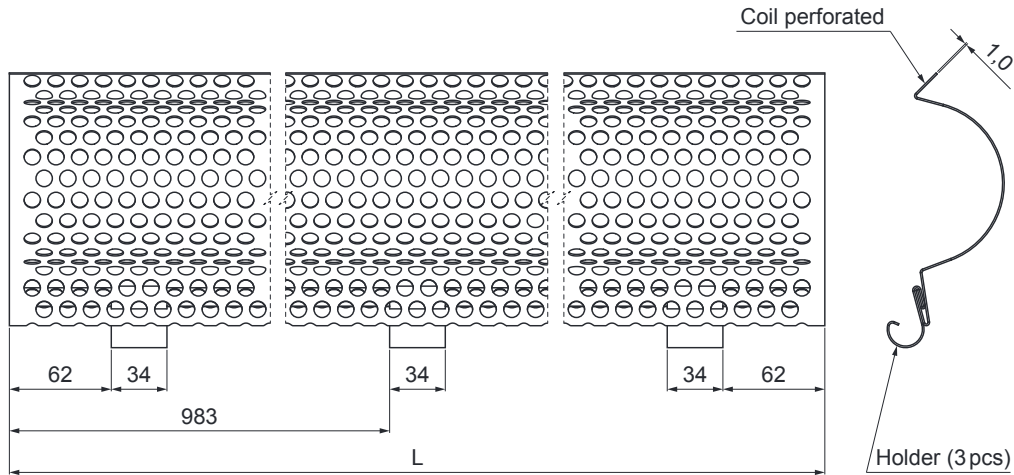

TECHNICAL SHEET

GUTTER LEAF GUARD

P-PZNL M

IC Color : Galvanized steel pre-painted – Intense black – RAL 9005
Material: Aluminium – Natur

INDEX	CHANGE	DATE	SIGNATURE	KJG QUALITY®	Scan code for 3D model	
MATERIAL BRAND			W.C.	WEIGHT kg	SCALE	
SIZE, SEMI-FINISHED PRODUCTS			AUXILIARY EQUIPMENT		STN STANDARD	SORTING NUMBER
ELABORATED BY Ing. Kluska M.			TESTED BY		NOTE	POSITION NUMBER
TECHNOLOGIST		TECHNOLOGIST	OLD DRAWING		DRAWING NUMBER	
NAME Gutter leaf guard			Number of sheets		P-PZNL M Sheet	

Created: 05.06.2026 06:27:27

Technical changes reserved

Dimensions [mm]	
Nominal size	L
333	2000