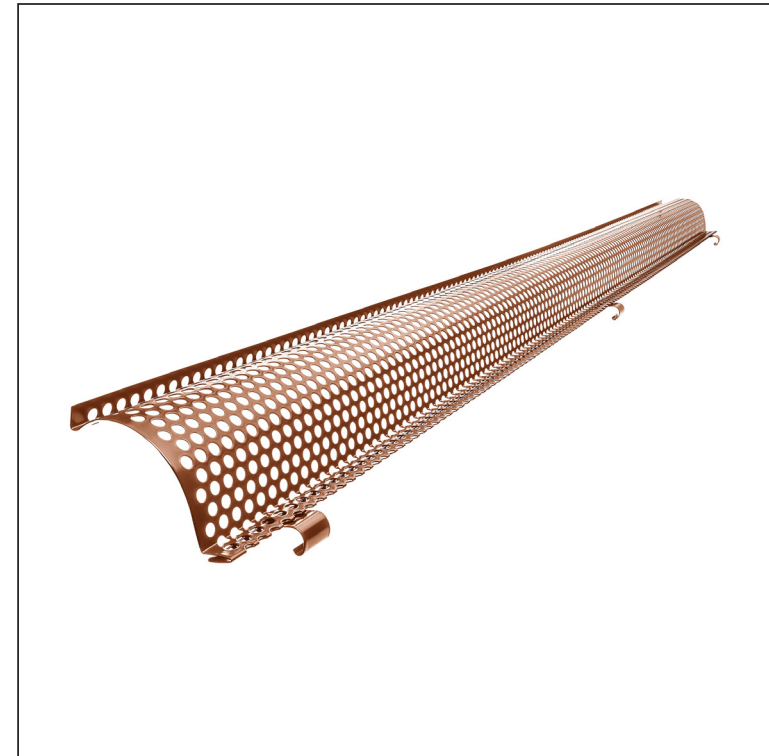

# GUTTER LEAF GUARD

# P-PZNL M

**MH** Color : Galvanized steel pre-painted – Copper brown – RAL 8004  
Material: Aluminium – Natur

INDEX	CHANGE	DATE	SIGNATURE	<b>KJG</b> QUALITY®	Scan code for 3D model	
MATERIAL BRAND			W.C.	WEIGHT kg	SCALE	
SIZE, SEMI-FINISHED PRODUCTS			AUXILIARY EQUIPMENT		STN STANDARD	SORTING NUMBER
ELABORATED BY Ing. Kluska M.			TESTED BY		NOTE	POSITION NUMBER
TECHNOLOGIST		TECHNOLOGIST	OLD DRAWING		DRAWING NUMBER	
NAME			Gutter leaf guard		Number of sheets	P-PZNL M Sheet

Created: 04.06.2026 13:19:04

Technical changes reserved

Dimensions [mm]	
Nominal size	L
333	2000