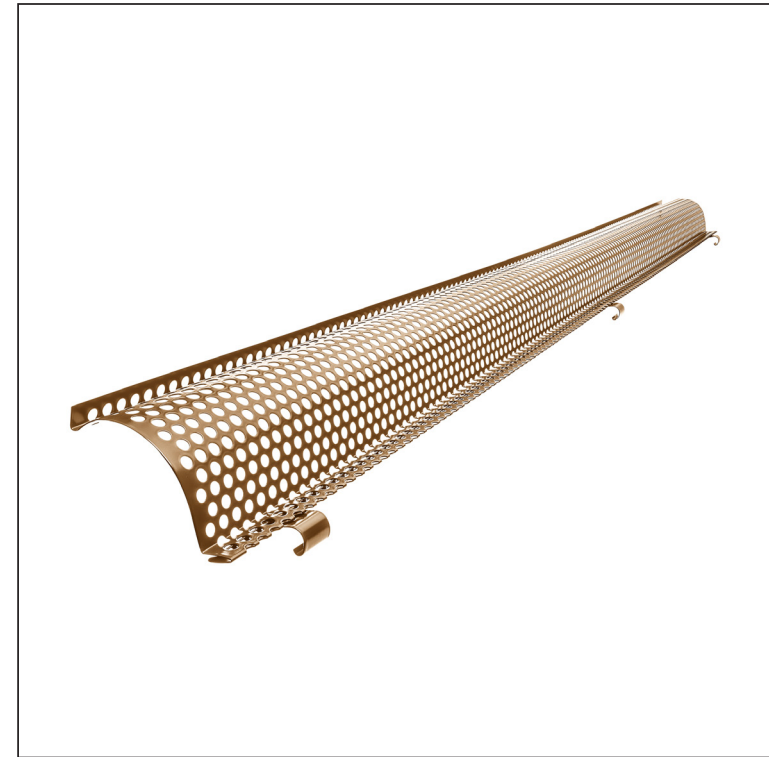

TECHNICAL SHEET

GUTTER LEAF GUARD

P-PZNL M

MM Color : Galvanized steel pre-painted – Metallic copper – RAL extra
Material: Aluminium – Natur

INDEX	CHANGE	DATE	SIGNATURE	KJG QUALITY®	Scan code for 3D model
MATERIAL BRAND			W.C.	WEIGHT kg	SCALE
SIZE, SEMI-FINISHED PRODUCTS				STN STANDARD	SORTING NUMBER
AUXILIARY EQUIPMENT				NOTE	POSITION NUMBER
ELABORATED BY Ing. Kluska M.				OLD DRAWING	DRAWING NUMBER
TESTED BY					
TECHNOLOGIST			TECHNOLOGIST		
NAME			Gutter leaf guard		Number of sheets
					P-PZNL M Sheet

Created: 05.06.2026 04:38:14

Technical changes reserved

Dimensions [mm]	
Nominal size	L
333	2000