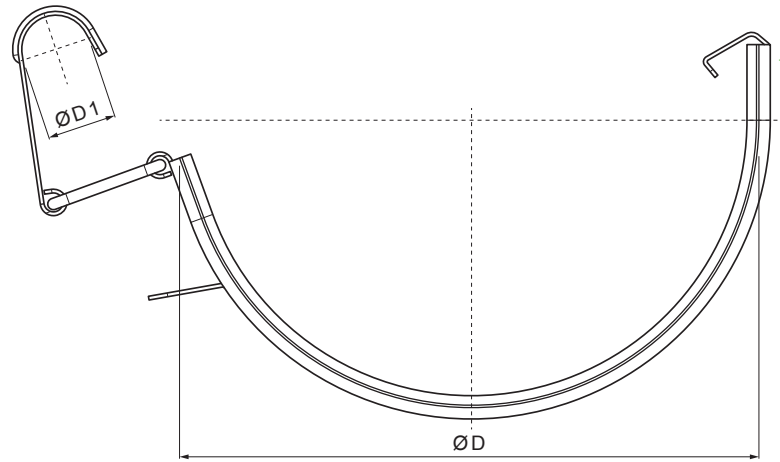

TECHNICAL SHEET

GUTTER CONNECTOR

M-MSPZ

M Copper – Natur

Dimensions [mm]		
Nominal size	Ø D 1	Ø D
250	18	105
280	18	127
333	20	153

INDEX	CHANGE	DATE	SIGNATURE			
MATERIAL BRAND			W.C.	WEIGHT kg	SCALE	
SIZE, SEMI-FINISHED PRODUCTS				STN STANDARD	SORTING NUMBER	
AUXILIARY EQUIPMENT				NOTE	POSITION NUMBER	
ELABORATED BY Ing. Kluska M.						
TESTED BY						
TECHNOLOGIST		TECHNOLOGIST		OLD DRAWING	DRAWING NUMBER	
NAME			Gutter connector		Number of sheets	M-MSPZ Sheet 